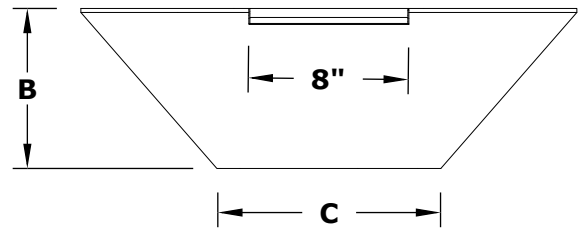

CAZO PLANTER & WATER BOWL - WOOD GRAIN

ISOMETRIC VIEW

FRONT SIDE VIEW

RIGHT SIDE VIEW

TOP VIEW

SKU	A	B	C	D	GPM
OPT-24RWGPW	24"	8"	12"	2"	7-10
OPT-32RWGPW	32"	11"	12"	2"	7-10

Fire Pit Material: GFRC Wood Grain
 Pan Material: 304 Stainless Steel
 Burner Material: 304 Stainless Steel

Standard 2" Depth on all pans
12V ELECTRONIC IGNITION
 ANSI Z21.97-(2017) / CSA 2.41-(2017)

Match Lit Unit Includes: Pan, Burner, Gas Orifice, Gas Hoses, Key Valve, Key,
 12v Ignition Unit Includes: Pan, Burner, Gas Orifice, Gas Hoses, Key Valve, Key, Plug & Play Electronic Valve, Pilot Igniter.