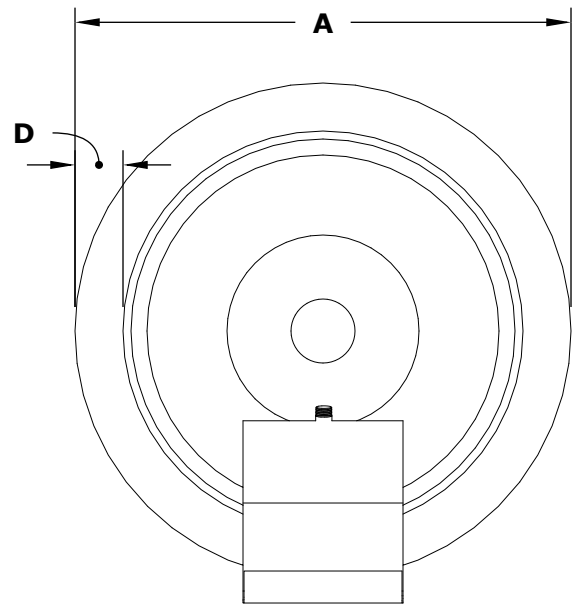

CAZO PLANTER & WATER BOWL - WOOD GRAIN

ISOMETRIC VIEW

FRONT SIDE VIEW

RIGHT SIDE VIEW

TOP VIEW

SKU	A	B	C	D	GPM
OPT-24RWGPW	24"	8"	12"	2"	7-10
OPT-32RWGPW	32"	11"	12"	2"	7-10

Fire Pit Material: GFRC Wood Grain
 Pan Material: 304 Stainless Steel
 Burner Material: 304 Stainless Steel

Standard 2" Depth on all pans
12V ELECTRONIC IGNITION
 ANSI Z21.97-(2017) / CSA 2.41-(2017)

Match Lit Unit Includes: Pan, Burner, Gas Orifice, Gas Hoses, Key Valve, Key,
 12v Ignition Unit Includes: Pan, Burner, Gas Orifice, Gas Hoses, Key Valve, Key, Plug & Play Electronic Valve, Pilot Igniter.