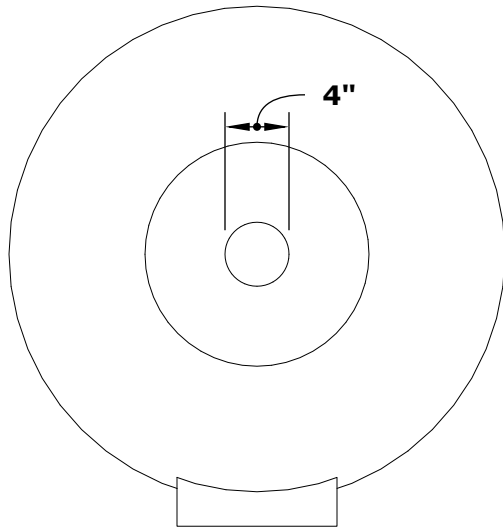

CAZO PLANTER & WATER BOWL - WOOD GRAIN

ISOMETRIC VIEW

FRONT SIDE VIEW

RIGHT SIDE VIEW

TOP VIEW

SKU	A	B	C	D	GPM
OPT-24RWGPW	24"	8"	12"	2"	7-10
OPT-32RWGPW	32"	11"	12"	2"	7-10

Fire Pit Material: GFRC Wood Grain
 Pan Material: 304 Stainless Steel
 Burner Material: 304 Stainless Steel

Standard 2" Depth on all pans
12V ELECTRONIC IGNITION
 ANSI Z21.97-(2017) / CSA 2.41-(2017)

Match Lit Unit Includes: Pan, Burner, Gas Orifice, Gas Hoses, Key Valve, Key,
 12v Ignition Unit Includes: Pan, Burner, Gas Orifice, Gas Hoses, Key Valve, Key, Plug & Play Electronic Valve, Pilot Igniter.