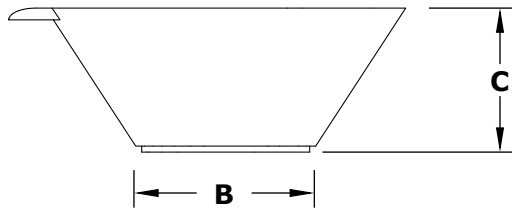

CAZO WATER BOWL - COPPER

ISOMETRIC VIEW

TOP VIEW

RIGHT SIDE VIEW

FRONT SIDE VIEW

PART NUMBER	A	B	C	D	GPM
OPT-R24CPWO	24"	13"	10.5"	8"	7-10
OPT-R30CPWO	30"	13"	9"	8"	7-10
OPT-R36CPWO	34"	13"	12"	12"	7-10

Fire Bowl Material: Copper
Finish: Hammered Patina Finish