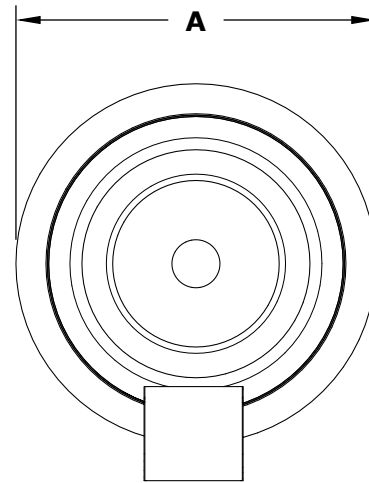

CAZO WATER BOWL - COPPER

ISOMETRIC VIEW

TOP VIEW

RIGHT SIDE VIEW

FRONT SIDE VIEW

PART NUMBER	A	B	C	D	GPM
OPT-R24CPWO	24"	13"	10.5"	8"	7-10
OPT-R30CPWO	30"	13"	9"	8"	7-10
OPT-R36CPWO	34"	13"	12"	12"	7-10

Fire Bowl Material: Copper
Finish: Hammered Patina Finish