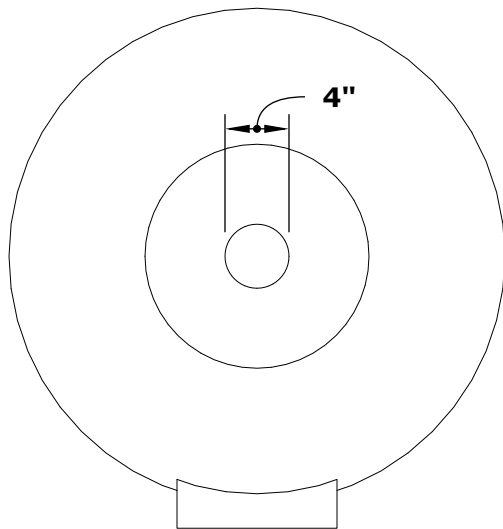

CAZO WATER BOWL - WOOD GRAIN

ISOMETRIC VIEW

FRONT SIDE VIEW

RIGHT SIDE VIEW

TOP VIEW

SKU	A	B	C	D	GPM
OPT-24RWGWO	24"	10"	12"	2"	7-10
OPT-32RWGWO	32"	10"	12"	2"	7-10

Fire Pit Material: GFRC Wood Grain
 Pan Material: 304 Stainless Steel
 Burner Material: 304 Stainless Steel

Standard 2" Depth on all pans
12V ELECTRONIC IGNITION
 ANSI Z21.97-(2017) / CSA 2.41-(2017)

Match Lit Unit Includes: Pan, Burner, Gas Orifice, Gas Hoses, Key Valve, Key,
 12v Ignition Unit Includes: Pan, Burner, Gas Orifice, Gas Hoses, Key Valve, Key, Plug & Play Electronic Valve, Pilot Igniter.