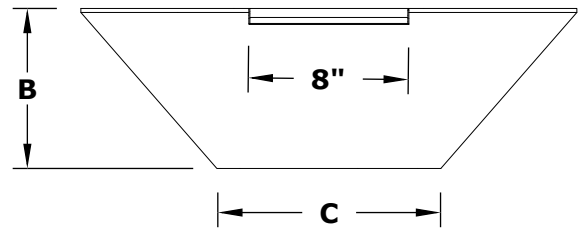

CAZO WATER BOWL - WOOD GRAIN

ISOMETRIC VIEW

FRONT SIDE VIEW

RIGHT SIDE VIEW

TOP VIEW

SKU	A	B	C	D	GPM
OPT-24RWGWO	24"	10"	12"	2"	7-10
OPT-32RWGWO	32"	10"	12"	2"	7-10

Fire Pit Material: GFRC Wood Grain
 Pan Material: 304 Stainless Steel
 Burner Material: 304 Stainless Steel

Standard 2" Depth on all pans
12V ELECTRONIC IGNITION
 ANSI Z21.97-(2017) / CSA 2.41-(2017)

Match Lit Unit Includes: Pan, Burner, Gas Orifice, Gas Hoses, Key Valve, Key,
 12v Ignition Unit Includes: Pan, Burner, Gas Orifice, Gas Hoses, Key Valve, Key, Plug & Play Electronic Valve, Pilot Igniter.