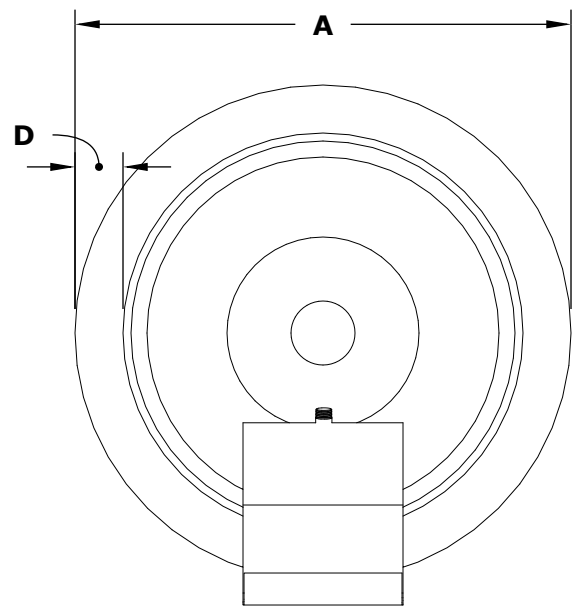

CAZO WATER BOWL - WOOD GRAIN

ISOMETRIC VIEW

FRONT SIDE VIEW

RIGHT SIDE VIEW

TOP VIEW

SKU	A	B	C	D	GPM
OPT-24RWGWO	24"	10"	12"	2"	7-10
OPT-32RWGWO	32"	10"	12"	2"	7-10

Fire Pit Material: GFRC Wood Grain
 Pan Material: 304 Stainless Steel
 Burner Material: 304 Stainless Steel

Standard 2" Depth on all pans
12V ELECTRONIC IGNITION
 ANSI Z21.97-(2017) / CSA 2.41-(2017)

Match Lit Unit Includes: Pan, Burner, Gas Orifice, Gas Hoses, Key Valve, Key,
 12v Ignition Unit Includes: Pan, Burner, Gas Orifice, Gas Hoses, Key Valve, Key, Plug & Play Electronic Valve, Pilot Igniter.