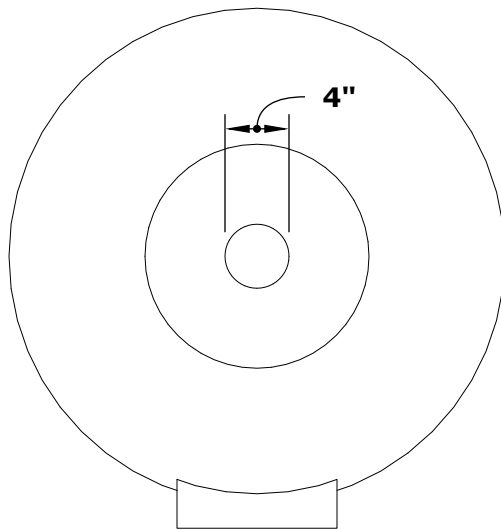

# CAZO WATER BOWL - GFRC Concrete

**ISOMETRIC VIEW**

**FRONT SIDE VIEW**

**RIGHT SIDE VIEW**

**TOP VIEW**

SKU	A	B	C	D	GPM
OPT-24RWGWO	24"	9"	9"	2"	7-10
OPT-32RWGWO	31"	10"	10"	3"	7-10
OPT-36RWO	36"	12"	14"	3"	7-10
OPT-48RWO	48"	16"	20"	2.5"	7-10

Fire Pit Material: GFRC Wood Grain  
 Pan Material: 304 Stainless Steel  
 Burner Material: 304 Stainless Steel

Standard 2" Depth on all pans  
**12V ELECTRONIC IGNITION**  
 ANSI Z21.97-(2017) / CSA 2.41-(2017)