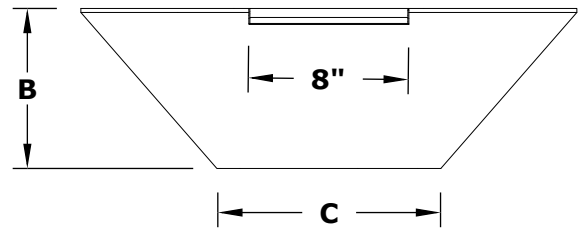

# CAZO WATER BOWL - GFRC Concrete

**ISOMETRIC VIEW**

**FRONT SIDE VIEW**

**RIGHT SIDE VIEW**

**TOP VIEW**

SKU	A	B	C	D	GPM
OPT-24RWGWO	24"	9"	9"	2"	7-10
OPT-32RWGWO	31"	10"	10"	3"	7-10
OPT-36RWO	36"	12"	14"	3"	7-10
OPT-48RWO	48"	16"	20"	2.5"	7-10

Fire Pit Material: GFRC Wood Grain  
 Pan Material: 304 Stainless Steel  
 Burner Material: 304 Stainless Steel

Standard 2" Depth on all pans  
**12V ELECTRONIC IGNITION**  
 ANSI Z21.97-(2017) / CSA 2.41-(2017)