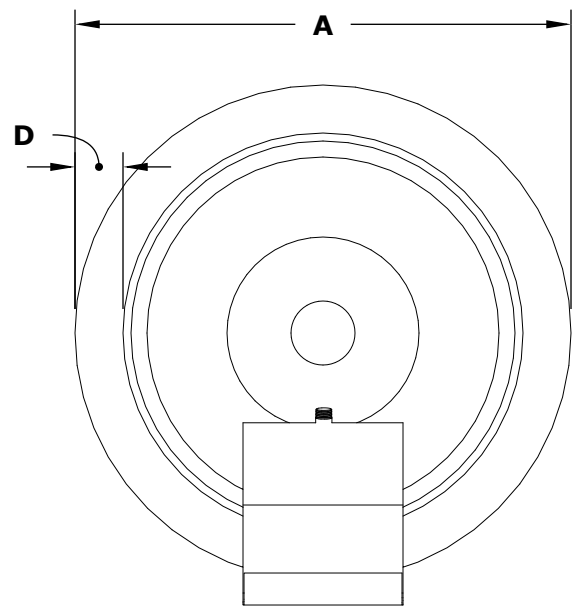

# CAZO WATER BOWL - GFRC Concrete

**ISOMETRIC VIEW**

**FRONT SIDE VIEW**

**RIGHT SIDE VIEW**

**TOP VIEW**

SKU	A	B	C	D	GPM
OPT-24RWGWO	24"	9"	9"	2"	7-10
OPT-32RWGWO	31"	10"	10"	3"	7-10
OPT-36RWO	36"	12"	14"	3"	7-10
OPT-48RWO	48"	16"	20"	2.5"	7-10

Fire Pit Material: GFRC Wood Grain  
 Pan Material: 304 Stainless Steel  
 Burner Material: 304 Stainless Steel

Standard 2" Depth on all pans  
**12V ELECTRONIC IGNITION**  
 ANSI Z21.97-(2017) / CSA 2.41-(2017)