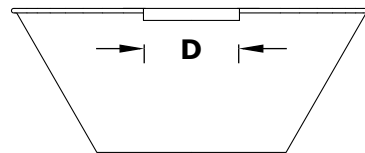

CAZO PLANTER & WATER BOWL - COPPER

ISOMETRIC VIEW

TOP VIEW

RIGHT SIDE VIEW

FRONT SIDE VIEW

PART NUMBER	A	B	C	D	GPM
OPT-R24CPW	24"	10"	10"	8"	7-10
OPT-R30CPW	30"	15"	12"	8"	7-10
OPT-R36CPW	34"	15"	12"	12"	7-10