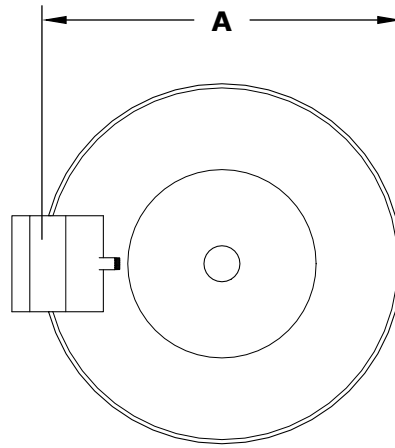

CAZO PLANTER & WATER BOWL - COPPER

ISOMETRIC VIEW

TOP VIEW

RIGHT SIDE VIEW

FRONT SIDE VIEW

PART NUMBER	A	B	C	D	GPM
OPT-R24CPW	24"	10"	10"	8"	7-10
OPT-R30CPW	30"	15"	12"	8"	7-10
OPT-R36CPW	34"	15"	12"	12"	7-10

Fire Bowl Material: Copper
 Finish: Hammered Patina Finish