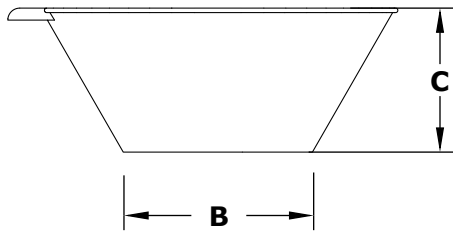

CAZO PLANTER & WATER BOWL - COPPER

ISOMETRIC VIEW

TOP VIEW

RIGHT SIDE VIEW

FRONT SIDE VIEW

PART NUMBER	A	B	C	D	GPM
OPT-R24CPW	24"	10"	10"	8"	7-10
OPT-R30CPW	30"	15"	12"	8"	7-10
OPT-R36CPW	34"	15"	12"	12"	7-10