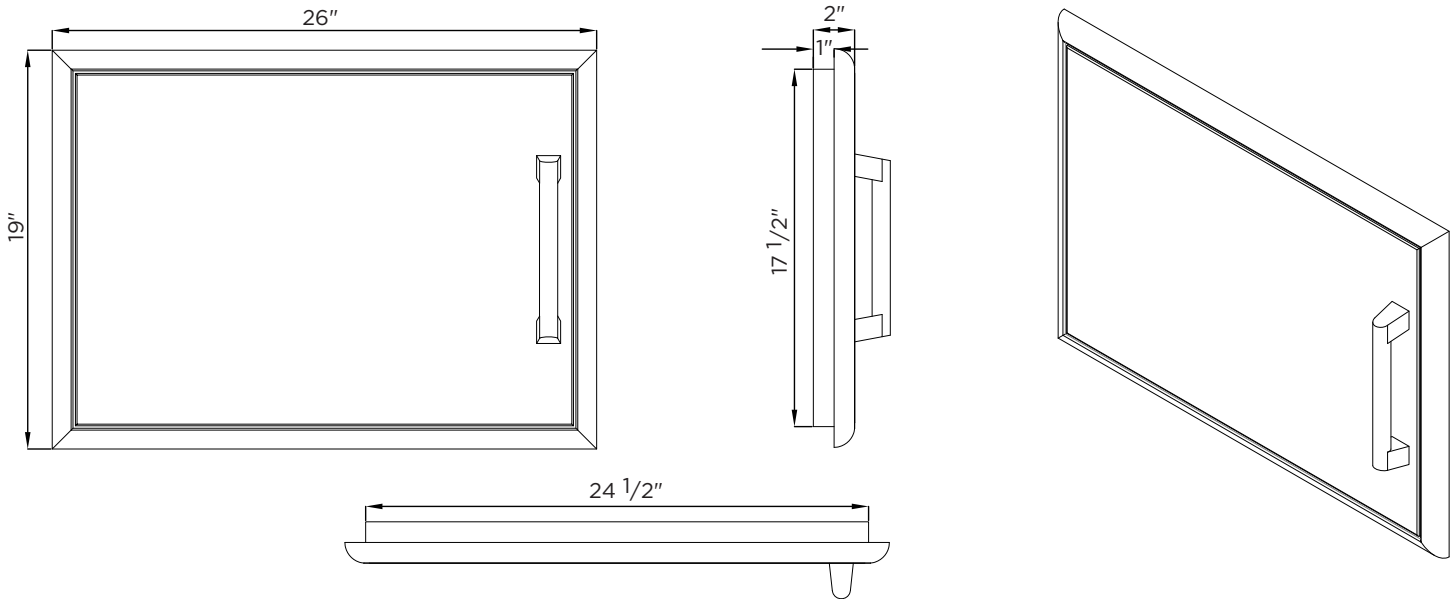

## DIMENSIONAL RENDERINGS

Overall Product Dimensions			
Model No.	Height	Width	Depth
CSA1724	19"	26"	3"

Cutout Dimensions for Island			
Model No.	Height	Width	Depth
CSA1724	17 1/2"	24 1/2"	1"