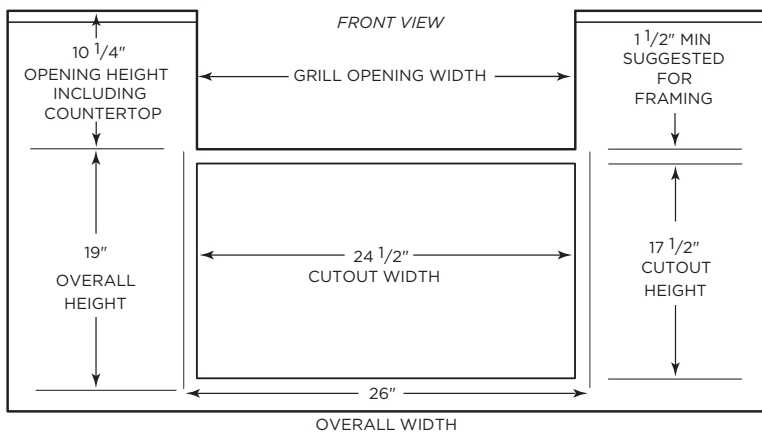

## DIMENSIONAL RENDERINGS

Overall Product Dimensions			
Model No.	Height	Width	Depth
CSA1724	19"	26"	3"

Cutout Dimensions for Island			
Model No.	Height	Width	Depth
CSA1724	17 1/2"	24 1/2"	1"

### Install Notes:

- ✓ 2 anchor points are located on each side of the doors interior frame (top, bottom, left and right)
- ✓ Due to wide variance of possible building materials, anchors are not included
- ✓ When inserting your anchors be sure to use a framing square to ensure the door is not pulled out of square
- ✓ These specs are accurate but we always suggest having the product physically on site to ensure full understanding of how this product will coordinate with your build