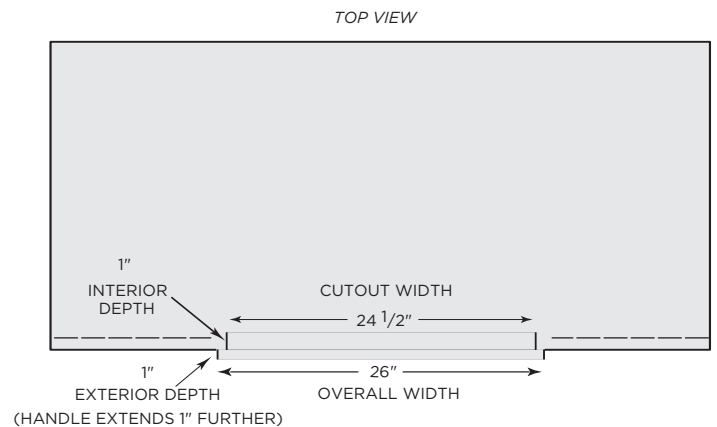

## DIMENSIONAL RENDERINGS

Overall Product Dimensions			
Model No.	Height	Width	Depth
CSA1724	19"	26"	3"

Cutout Dimensions for Island			
Model No.	Height	Width	Depth
CSA1724	17 1/2"	24 1/2"	1"