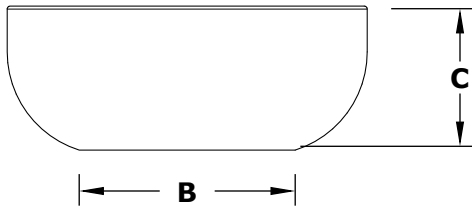

AVALON PLANTER BOWL
GFRC CONCRETE

ISOMETRIC VIEW

TOP VIEW

RIGHT SIDE VIEW

FRONT SIDE VIEW

PART NUMBER	A	B	C	D
OPT-AVLPO24	24"	10"	13"	8"
OPT-AVLPO30	30"	12"	18"	8"
OPT-AVLPO36	36"	12"	20"	12"

Bowl Material: GFRC Concrete