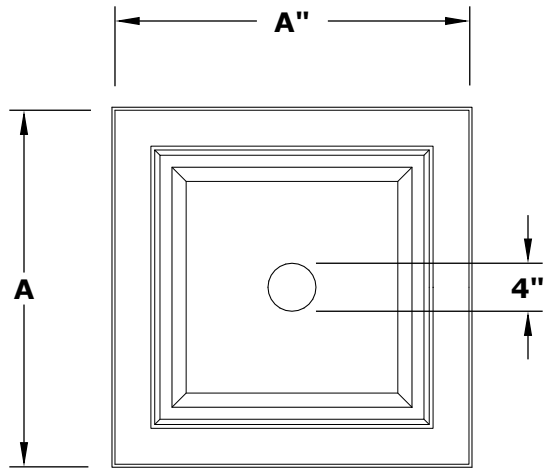

AVALON PLANTER BOWL
GFRC CONCRETE

ISOMETRIC VIEW

TOP VIEW

RIGHT SIDE VIEW

FRONT SIDE VIEW

PART NUMBER	A	B	C	D
OPT-AVLPO24	24"	10"	13"	8"
OPT-AVLPO30	30"	12"	18"	8"
OPT-AVLPO36	36"	12"	20"	12"

Bowl Material: GFRC Concrete