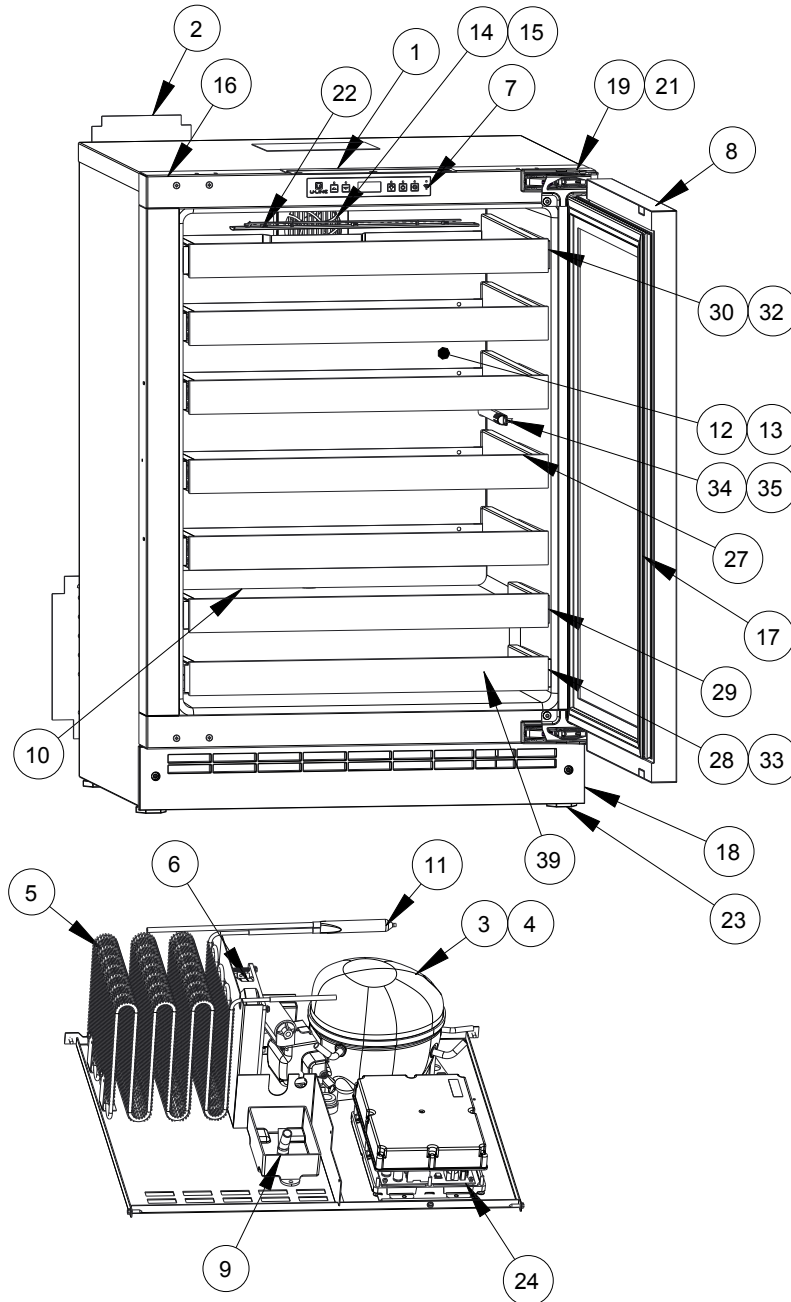

Parts

U-2224WCINT-60A

Item	Description	U-Line P/N
1	Anti tip brackets w/screws	80-54012-00
2	Back panel	80-54086-00
3	Compressor electricals only	80-54149-00
4	Compressor w/electricals	80-54193-00
5	Condenser assembly	80-54043-00
6	Condenser fan w/screws	80-54014-00
7	Display module	80-54007-00
8	Door assembly w/o hinges	80-54089-00
9	Drain pan w/double sided tape	80-54217-00
10	Drain trough assembly	80-54399-00
11	Drier	80-54055-00
12	Evaporator assembly	80-54057-00
13	Evaporator cover	80-54042-00
14	Evaporator fan	80-54321-00
15	Evaporator fan w/cover and screws	80-54151-00
16	Frame assembly	80-54820-00
17	Gasket, door, injection molded	80-54039-00
18	Grille w/ screws	80-54040-00
19	Hinge covers (2 pcs)	80-54001-00
20	Hinge mounting hole covers(2)	80-54024-00
21	Hinges (2) w/screws and covers	80-54013-00
22	LED light strip and cover assy	80-54000-00
23	Leg Levelers (4)	80-54019-00
24	Main board (no case or wires)	80-54008-00
25	Packaging	80-54159-00
26	Power cord	80-54171-00
27	Rack assembly	80-54010-00
28	Rack assembly bottom	80-54091-00
29	Rack Assembly, lower	80-54817-00
30	Rack Assembly, middle	80-54818-00
31	Reed switch	80-54134-00
32	Slide assembly, long	80-54047-00
33	Slide assembly, short	80-54048-00
34	Thermistor (1 pc)	80-54006-00
35	Thermistor cover and pin	80-54023-00
36	Tool, leg leveler	80-54794-00
37	WIFI antenna	80-54804-00
38	Wire Harness, board	80-54251-00
39	Wood fronts w/screws	80-54498-00