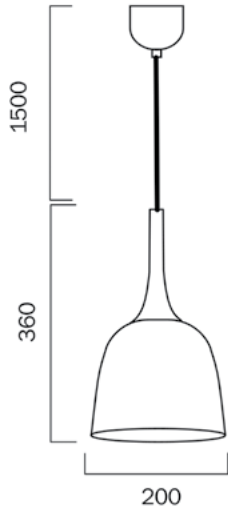

POLK

POLK PE20-ALB

POLK PE20-BKB

POLK PE20-BZB

POLK PE20-GDB

POLK PE20-WHB