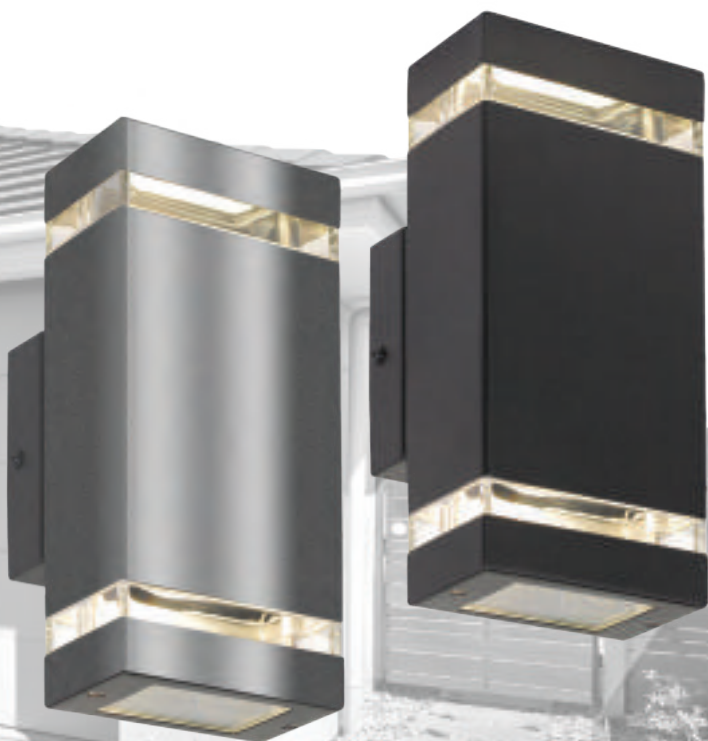

W: 175 H: 355 P: 220

IP44 Black/Clear glass

OUTDOOR LIGHTING

ALL **EXTERIOR** LIGHTS DELIVER A POWERFUL BEAM FOR SECURITY & SAFETY AROUND YOUR HOME.

DIXON

DIXON EX1-BK

DIXON EX1-SS

28w GU10 max