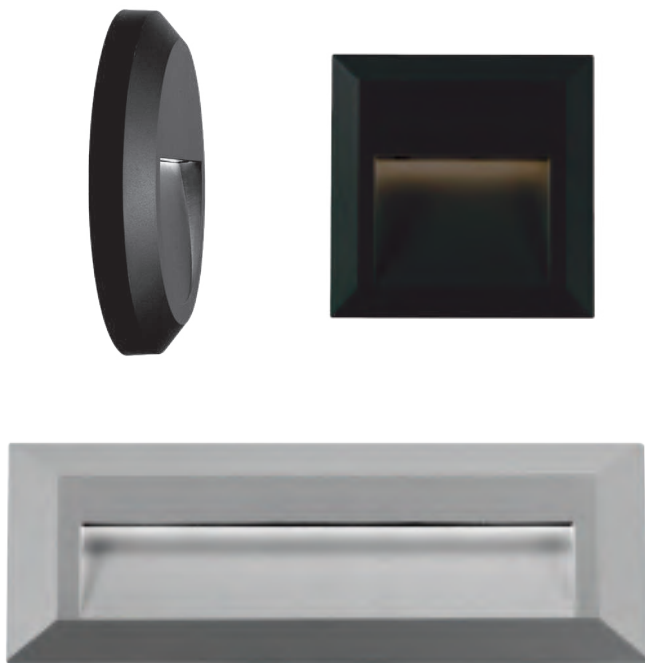

PRIMA

PRIMA EX.RD-BK

1.5w LED 240v W:150 P:27

IP65 Black 4000K 90LM

PRIMA EX.RE-BK

PRIMA EX.RE-SL

2w LED 240v W: 230 H: 90 P: 27

IP65 Black or Silver 4000K 110LM

PRIMA EX.SQ-BK

PRIMA EX.SQ-SL

1w LED 240v W: 125x125 P: 27

IP65 Black or Silver 4000K 60LM