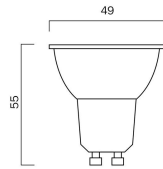

Item Name GU10 FOCAL WIDE 38 FW-6
Globe Type GU10
Color Temperature Warm White
Lumens 480
Dimmable No
Item Code GL GU10LEDFW6-83