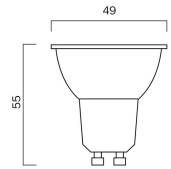

Item Name GU10 FOCAL WIDE 38 FW-6
Globe Type GU10
Color Temperature Natural White
Lumens 490
Dimmable No
Item Code GL GU10LEDFW6-84