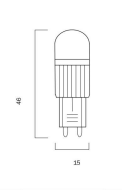

Item Name G9 LED GLOBE
Globe Type G9
Wattage (max) 2
Color Temperature Warm White
Lumens 120
Dimmable No
Item Code GL G9LED2.0W-830

Item Name G9 LED GLOBE
Globe Type G9
Wattage (max) 3
Color Temperature Warm White
Lumens 160
Dimmable No
Item Code GL G9LED3.0W-830