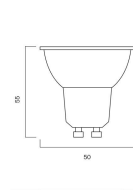

Item Name GU10 PAR GLOBE LED
Globe Type GU10
Wattage (max) 6
Color Temperature Natural White
Lumens 470
Dimmable No
Item Code GL GU10PAR6-840