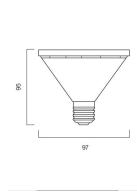

Item Name PAR 30 LED GLOBE
Globe Type E27
Wattage (max) 10
Color Temperature Cool White
Lumens 800
Dimmable No
Item Code GL PAR30LED-850

Item Name PUK LED GLOBE
Globe Type PUK
Color Temperature Warm White
Lumens 130
Dimmable No
Item Code GL PUK 1.4 G4-83

Item Name T5 FLURO TUBE 14 WATT
Globe Type Fluorescent
Wattage (max) 14
Color Temperature Cool White
Dimmable No
Item Code T5-14W-5000K

Item Name T5 FLURO TUBE 21 WATT
Globe Type Fluorescent
Wattage (max) 21
Color Temperature Cool White
Dimmable No
Item Code T5-21W-5000K

NOTE : Availability and prices are subject to change without notice. Please reference the latest information available via the Telbix office or website to minimise any errors.