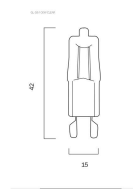

Item Name E27 OPAL T37 LED STICK GLOBE
Globe Type E27
Wattage (max) 9
Color Temperature Daylight
Lumens 800
Dimmable Yes - 3 step by switch
Item Code G T379E27OP860D

Item Name G9 GLOBE
Globe Type G9
Wattage (max) 100
Color Temperature Warm White
Lumens 800
Dimmable No
Item Code GL G9.100W-CLEAR