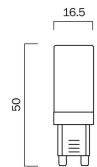

Item Name G9 LED GLOBE
Globe Type G9
Wattage (max) 3
Color Temperature Warm White
Lumens 350
Dimmable No
Item Code G G93W32-830

Item Name G9 LED GLOBE
Globe Type G9
Wattage (max) 3
Color Temperature Cool White
Lumens 350
Dimmable No
Item Code G G93W32-850

NOTE : Availability and prices are subject to change without notice. Please reference the latest information available via the Telbix office or website to minimise any errors.