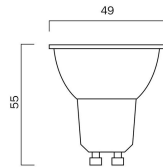

Item Name GU10 FOCAL WIDE 38 FW-6
Globe Type GU10
Color Temperature Daylight
Lumens 500
Dimmable No
Item Code GL GU10LEDFW6-86