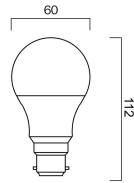

Item Name B22 OPAL A60 LED GLOBE
Globe Type B22
Color Temperature Natural White
Lumens 870
Dimmable No
Item Code G A609B22OP840