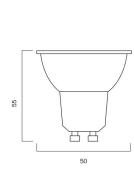

Item Name GU10 S4 LED GLOBE
Globe Type GU10
Wattage (max) 4
Color Temperature Natural White
Lumens 350
Dimmable No
Item Code GL GU10S4-840