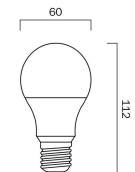

Item Name E27 OPAL A60 LED GLOBE
Globe Type E27
Wattage (max) 9
Color Temperature Natural White
Lumens 870
Dimmable Yes - TRIAC
Item Code G A609E27OP840D

NOTE : Availability and prices are subject to change without notice. Please reference the latest information available via the Telbix office or website to minimise any errors.