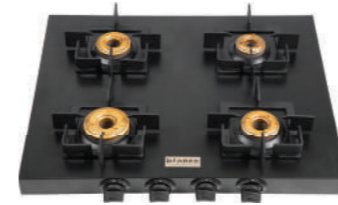

Glass Top

TOUGHENED GLASS
BLACK & WHITE COLOR

High Performance Burners

ALLOY BURNER
SHOT BLAST BRASS BURNER

METAL COOKTOPS FOR
Convenient Cooking

COOKTOPS

COOKTOPS

ROMA 4BB BK CI