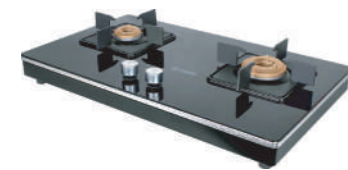

ELITE 2BB BK CI

- Black Matt Frame
- 2 Brass Burner: Forged Burners with Logo
- 1 Jumbo + 1 Small
- Pan support: 800 GM Diamond Coated
- Tray: Black Enameled
- Size (LxWxH): 650 x 380 x 100 mm