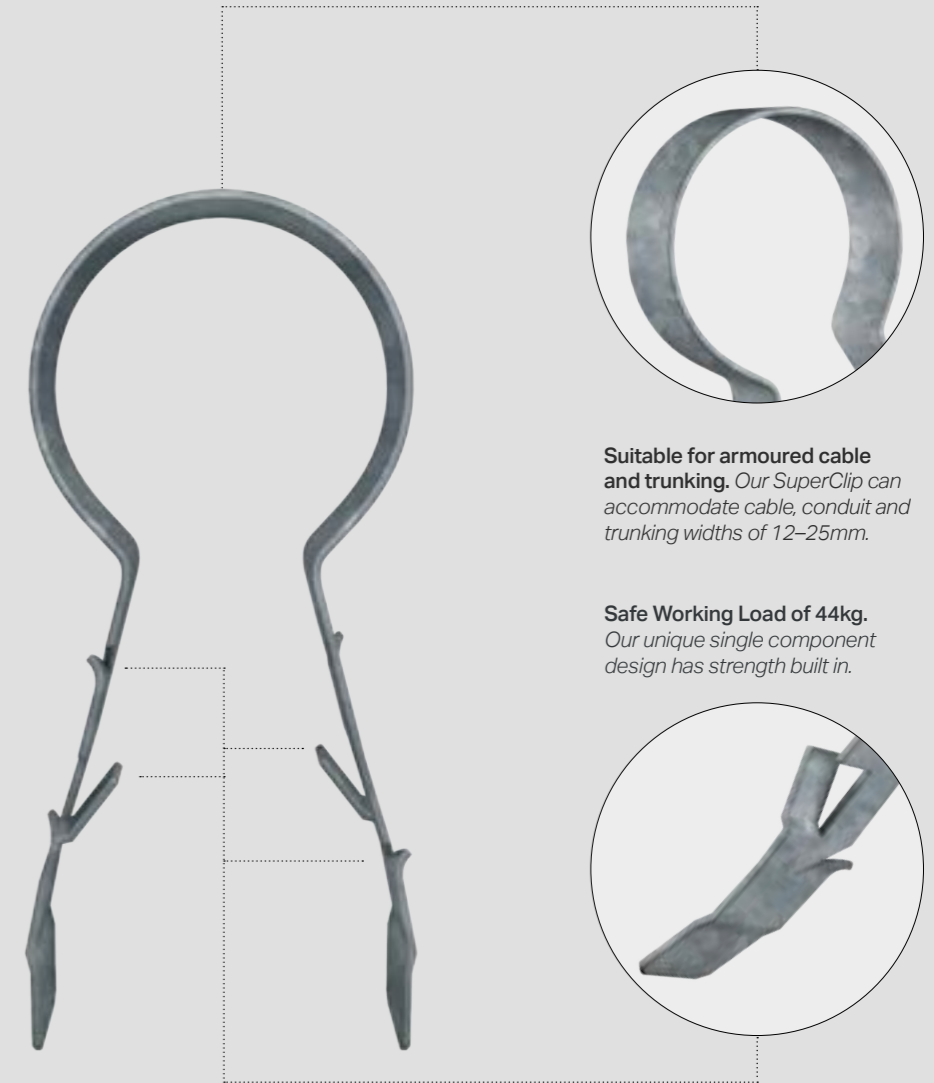

Suitable for armoured cable and trunking. Our SuperClip can accommodate cable, conduit and trunking widths of 12–25mm.

Safe Working Load of 44kg. Our unique single component design has strength built in.

FAST AND EASY TO INSTALL

No need for plugs, screws, washers conduit saddles or plastic/aluminium cleats – just drill your hole, slide our clip over the cable, and push it into the wall.

Drill a hole in your substrate. We suggest a Ø10mm hole at a depth of 40mm for all substrates.

Slide the clip over the cable. Make sure it's seated in the rounded area of the clip.

Compress and push it into the wall. Pinch the legs together and push into the wall.

THE INDUSTRY STANDARD

Fast becoming the industry standard – SuperClip™ meets all current industry regulations, and surpasses a few too.

British Standards:
- BS7671: Amendment 3
- BS7671: 18th Edition 2018
- BSEN50200 PH120
- BS8519: 2010

European Standards:
- DIN 4102-12 E90

Versatile
Can hold cable conduit and armoured (SWA) from Ø12mm up to Ø25mm. Available in a variety of colours including Red, Black, White or Galvanised.