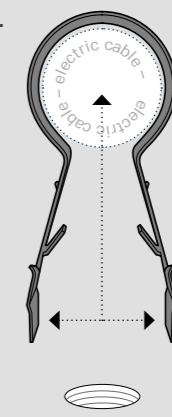

Slide the clip over the cable. Make sure it's seated in the rounded area of the clip.