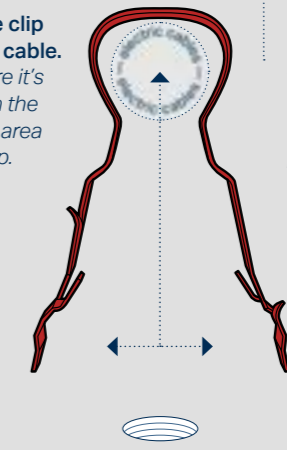

**Compress and
push it into the
wall.**
Pinch the legs
together and
push into the