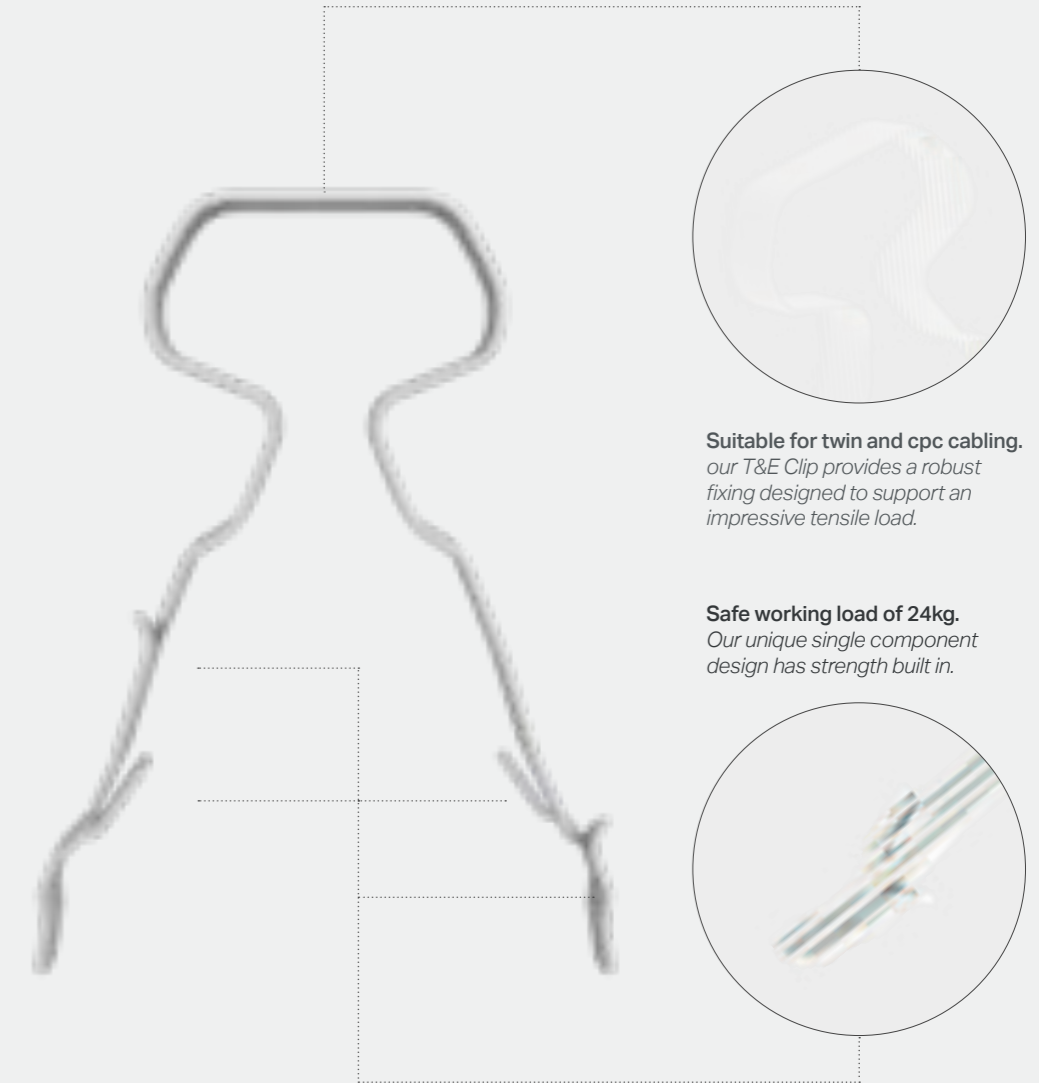

The Most Versatile
Way to Install and
secure T&E Cables

T&E CLIP™

- Twin, cpc cabling and PVC trunking
- Anchor fixings for wire etc.
- Corrosion resistant & UV Stable

T&E CLIP™

Suitable for twin, cpc cabling and PVC trunking

Anchor fixings for wire and bunched cable

18th Edition and Fire-Rated Cable Fixings, Safe and Compliant

90 & 120 minute fire resistant, meeting BSi and DIN classifications

Corrosion resistant and UV stable, suitable for indoor and outdoor use

Suitable for twin and cpc cabling.
our T&E Clip provides a robust fixing designed to support an impressive tensile load.

Safe working load of 24kg.
Our unique single component design has strength built in.

FAST AND EASY TO INSTALL

No need for plugs, screws, washers or nail in clips – just drill your hole, slide our clip over the cable, and push it into the wall.

**Softer substrates – Plaster, Plasterboard, etc.
Harder substrates – Concrete, Masonry, Timber, etc.

Drill a hole in your substrate.
We suggest a Ø5mm hole for softer substrates* and Ø6mm for harder substrates* to a depth of 30mm.