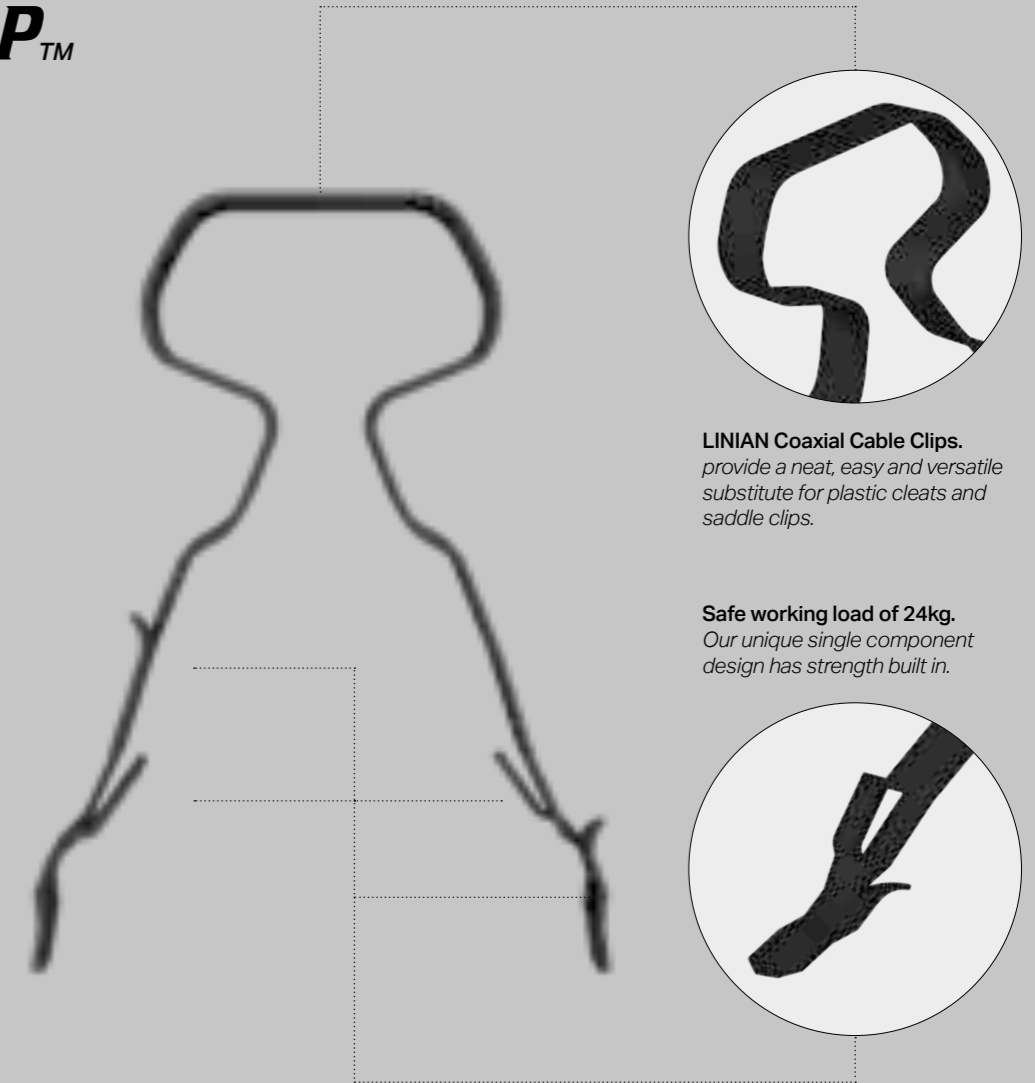

LINIAN Coaxial Cable Clips provide a neat, easy and versatile substitute for plastic cleats and saddle clips.

Safe working load of 24kg. Our unique single component design has strength built in.

FAST AND EASY TO INSTALL

No need for plugs, screws and washers – just drill your hole, slide our clip over the cable, and push it into the wall.

*Softer substrates – Plaster, Plasterboard, etc.

*Harder substrates – Concrete, Masonry, Timber, etc.

Drill a hole in your substrate. We suggest a Ø5mm hole for softer substrates* and Ø6mm for harder substrates* to a depth of 30mm.