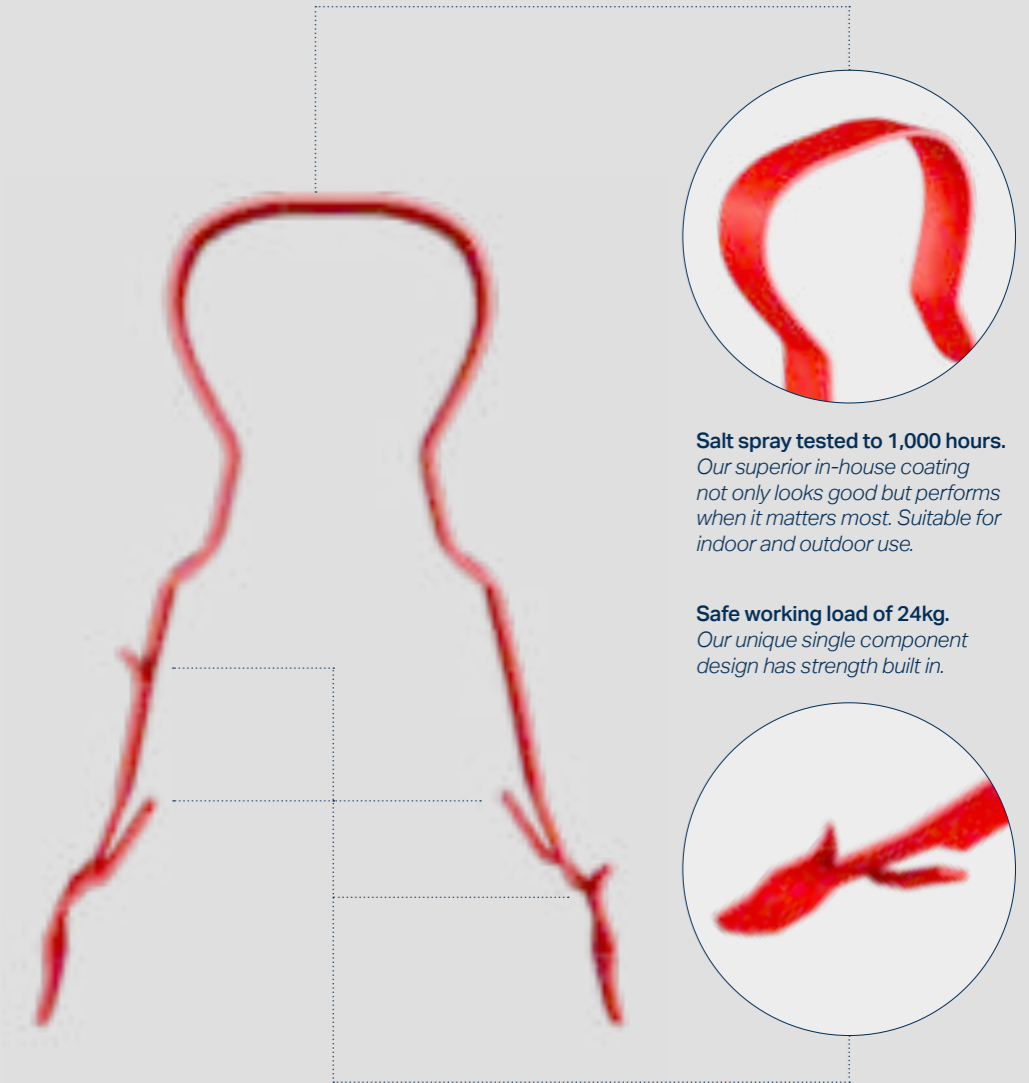

The World's First
Single Component
Fire Rated Fixing

FIRECLIP™

- Round cables and PVC Trunking
- Single and double
- Anchor fixings for wire etc.
- Corrosion resistant & UV Stable

FIRECLIP™

For Single or Double
cable applications

70% quicker to install
than traditional methods

18th Edition and
Fire-Rated Cable Fixing,
Safe and Compliant

90 & 120 minute fire
resistant, meeting BSi
and DIN classifications

Smoke emission tested
to London Underground
Standard

>1200 degrees Celsius
melting point

Can be used with mini
trunking alignment

Salt spray tested to 1,000 hours.
Our superior in-house coating
not only looks good but performs
when it matters most. Suitable for
indoor and outdoor use.

Safe working load of 24kg.
Our unique single component
design has strength built in.

FAST AND EASY TO INSTALL

**No need for plugs,
screws and washers**
– just drill your hole,
slide our clip over
the cable, and push
it into the wall.

*Softer substrates – Plaster,
Plasterboard, etc.

*Harder substrates – Concrete,
Masonry, Timber, etc.

**Drill a hole in
your substrate.**
We suggest
a Ø5mm hole
for softer
substrates*
and Ø6mm
for harder
substrates*
to a depth
of 30mm.