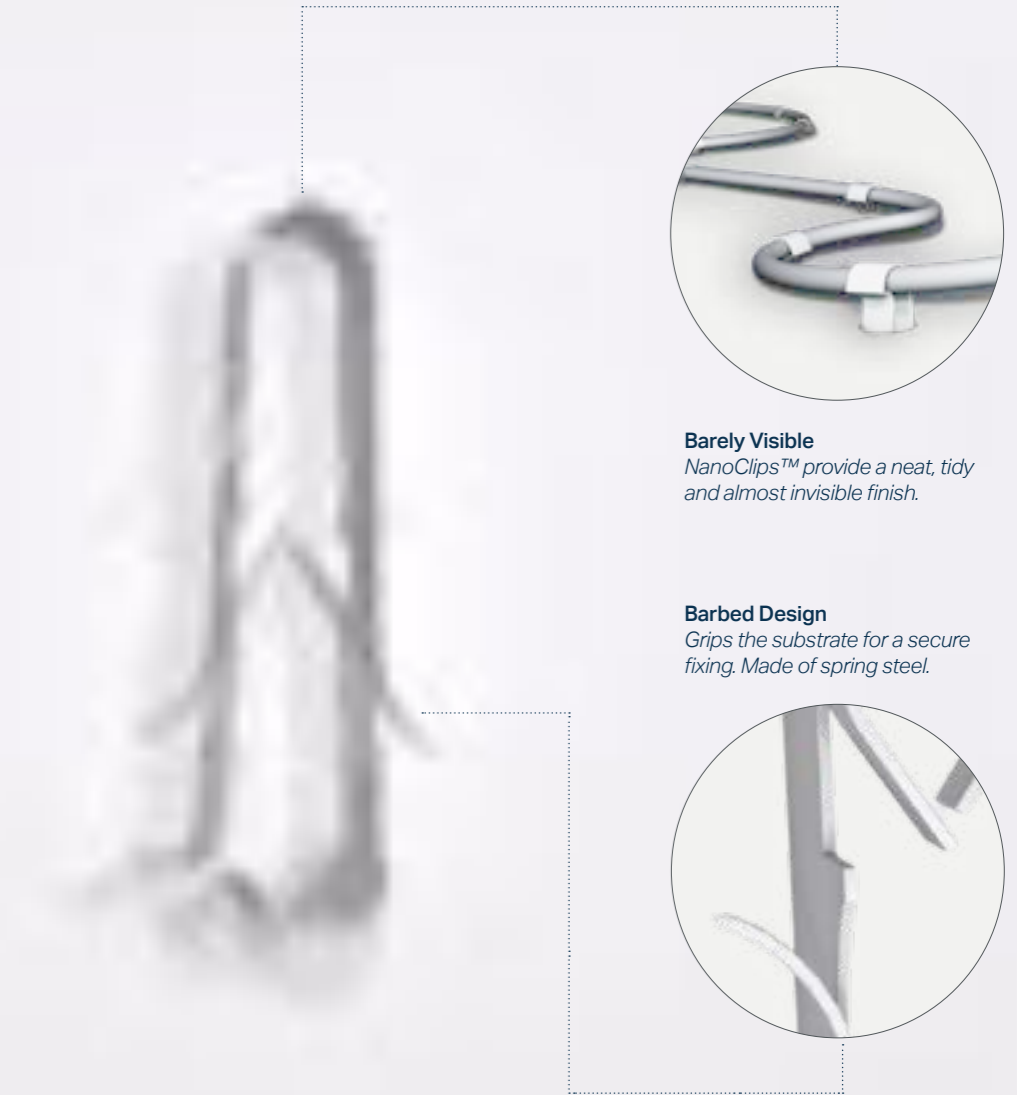

## NANO CLIP™

To fit: 2mm and 3mm

Salt-spray tested > 1000hrs  
Corrosion resistant and UV stable, suitable for indoor and outdoor use

18th Edition and  
Fire-Rated Cable Fixings,  
Safe and Compliant

90 & 120 minute fire  
resistant, meeting BSi  
and DIN classifications

Melt point > 1200 °C  
Tested to London  
Underground Standard for  
smoke emissions

**Barely Visible**  
NanoClips™ provide a neat, tidy and almost invisible finish.

**Barbed Design**  
Grips the substrate for a secure fixing. Made of spring steel.

### FAST AND EASY TO INSTALL

No need for plugs, screws, washers or nail in clips – just drill your hole, slide our clip over the cable, and push it into the wall.

\*Softer substrates – Plaster, Plasterboard, etc.  
\*Harder substrates – Concrete, Masonry, Timber, etc.