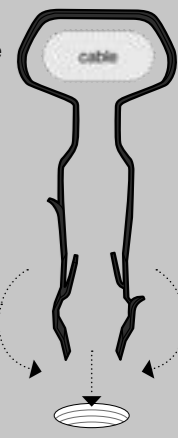

THE INDUSTRY STANDARD

Fast becoming the industry standard – Coaxial Clip™ meets all current industry regulations, and surpasses a few too.

British Standards:

- BS7671: Amendment 3
- BS7671: 18th Edition 2018
- BSEN50200 PH120
- BS8519: 2010

European Standards:

- DIN 4102-12 E90

6mm — 13mm
RG59 B/U Coaxial +
2 Power wires
Shotgun cable.

Versatile

Can hold cable from Ø6mm upto Ø13mm. Available in Black and white.