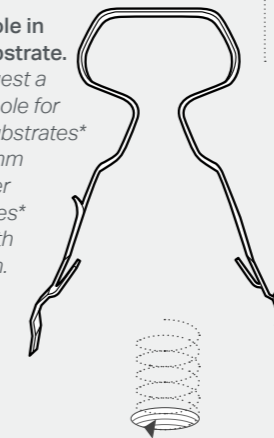

Slide the clip over the cable.
Make sure it's seated in the rounded area of the clip.