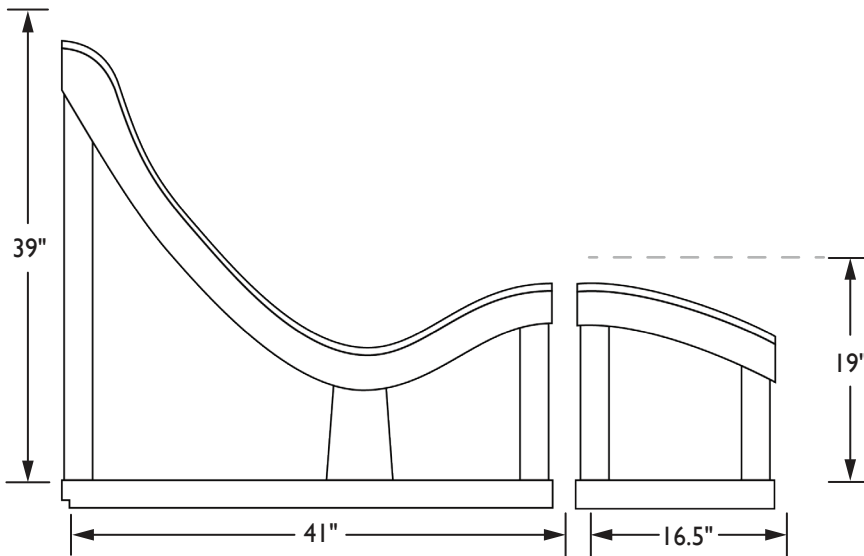

SAUNAS

Schematic Sheet Lounge Chair

Recliner Chair

Footrest

Side View

Front View

Note: Recommended for SanctuaryY and Retreat models only. Easy assembly required

SPECIFICATIONS

Construction

Eco Certified Basswood
Chair Weight: 30 lbs
Footrest Weight: 12 lbs
Weight Bearing Load: 350 lbs

Lounge Chair Measurements:

Width: 22.5"
Depth: 41"
Height: 39"

Footrest Measurements:

Width: 22.5"
Depth: 16.5"
Height: 19"

Headrest Measurements:

Width: 17.5"
Depth: 2.25"
Height: 8"

Features:

Black Mesh Cover
Movable Headrest
Movable Footrest

Warranty:

Limited Lifetime Residential
5 Year Commercial