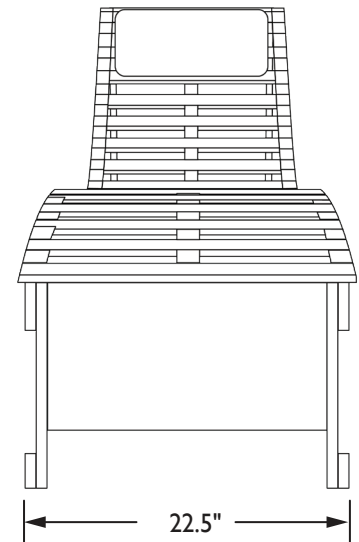

SAUNAS

Schematic Sheet Lounge Chair

Recliner Chair

Footrest

Side View

Front View

Note: Recommended for SanctuaryY and Retreat models only. Easy assembly required

SPECIFICATIONS

Construction

Eco Certified Basswood
Chair Weight: 30 lbs
Footrest Weight: 12 lbs
Weight Bearing Load: 350 lbs

Lounge Chair Measurements:

Width: 22.5"
Depth: 41"
Height: 39"

Footrest Measurements:

Width: 22.5"
Depth: 16.5"
Height: 19"

Headrest Measurements:

Width: 17.5"
Depth: 2.25"
Height: 8"

Features:

Black Mesh Cover
Movable Headrest
Movable Footrest

Warranty:

Limited Lifetime Residential
5 Year Commercial