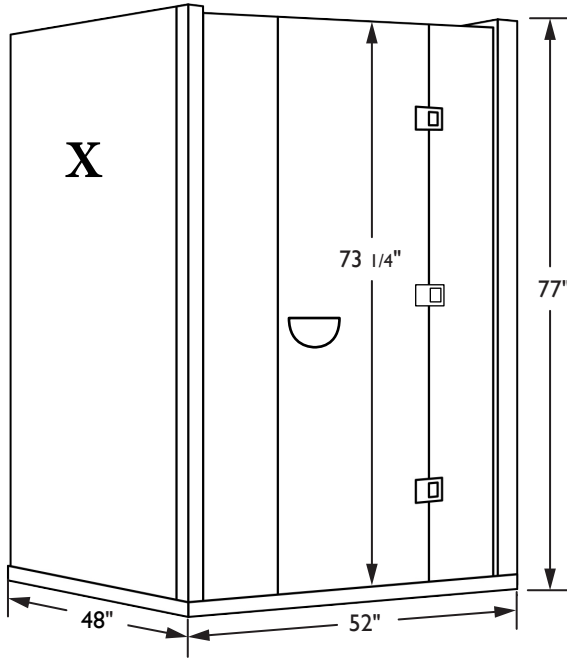

(1 - 2 person)

List price: \$12,700

Please allow 24 inches on the left side for the Halogenerator

SPECIFICATIONS

Construction

Composite exterior with a Basswood interior
Tongue & Groove Construction
Weight: 450 lbs

Exterior

Width: 52"
Depth: 48"
Height: 77"
Door: 23 3/4" x 73 1/4"

Interior

Width: 47"
Depth: 44"
Height: 74"
Bench: 47" x 22"
Bench Height: 20"

Heaters

Far infrared Carbon heaters
Power: 120V / 15A

5-year Warranty