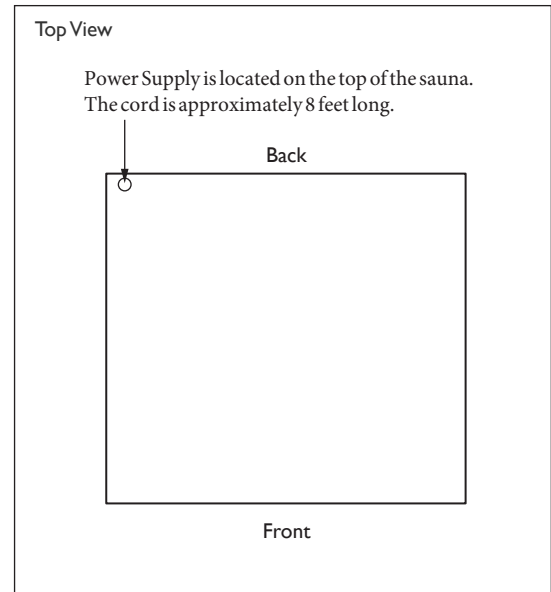

(1 - 2 person)

List price: \$12,700

Please allow 24 inches on the left side for the Halogenerator

SPECIFICATIONS

Construction

Composite exterior with a Basswood interior
Tongue & Groove Construction
Weight: 450 lbs

Exterior

Width: 52"
Depth: 48"
Height: 77"
Door: 23 3/4" x 73 1/4"

Interior

Width: 47"
Depth: 44"
Height: 74"
Bench: 47" x 22"
Bench Height: 20"

Heaters

Far infrared Carbon heaters
Power: 120V / 15A

5-year Warranty