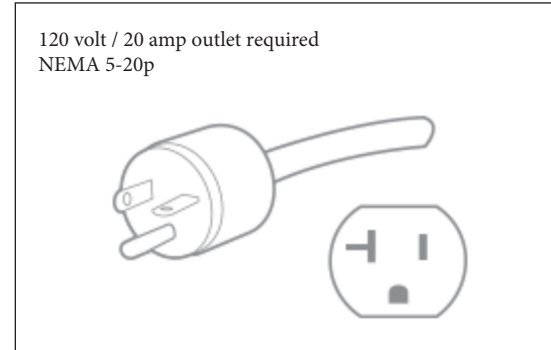

(1 - 2 person)

List price: \$12,700

Please allow 24 inches on the left side for the Halogenerator

SPECIFICATIONS

Construction

Composite exterior with a Basswood interior
Tongue & Groove Construction
Weight: 450 lbs

Exterior

Width: 52"
Depth: 48"
Height: 77"
Door: 23 3/4" x 73 1/4"

Interior

Width: 47"
Depth: 44"
Height: 74"
Bench: 47" x 22"
Bench Height: 20"

Heaters

Far infrared Carbon heaters
Power: 120V / 15A

5-year Warranty