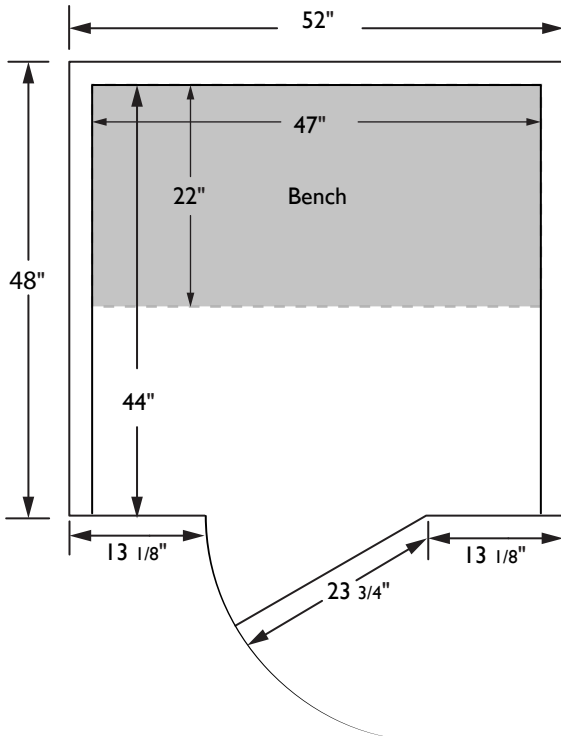

(1 - 2 person)

List price: \$12,700

Please allow 24 inches on the left side for the Halogenerator

SPECIFICATIONS

Construction

Composite exterior with a Basswood interior
Tongue & Groove Construction
Weight: 450 lbs

Exterior

Width: 52"
Depth: 48"
Height: 77"
Door: 23 3/4" x 73 1/4"

Interior

Width: 47"
Depth: 44"
Height: 74"
Bench: 47" x 22"
Bench Height: 20"

Heaters

Far infrared Carbon heaters
Power: 120V / 15A

5-year Warranty