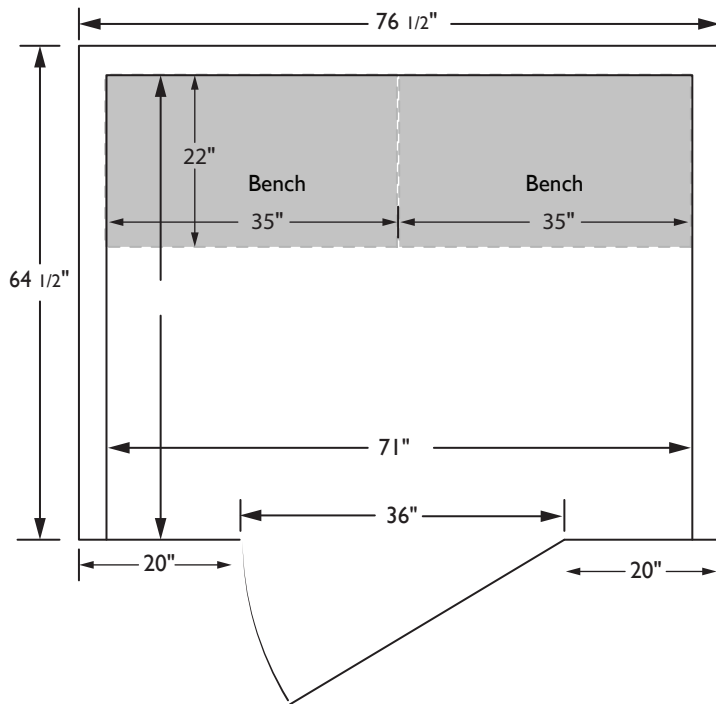

(3-4 person)

List price: \$17,500

Please allow 24-30 inches on the left side for the Halogenerator

Top View

240 volt / 20 amp outlet required
NEMA 6-15 Plug

SPECIFICATIONS

Construction

Composite exterior with a Basswood interior
Tongue & Groove Construction
Weight: 780 lbs

Exterior

Width: 76 1/2"
Depth: 64 1/2"
Height: 85 1/2"
Door Opening: 36" x 81 5/8"

Interior

Width: 71"
Depth: 61"
Height: 81"
Two Benches: 35" x 22"
Bench Height: 20"

Ramp

Width: 28"
Depth: 36"
Elevated Height: 23/4"
Bottom Height: 1/2"
Slope: 1:12