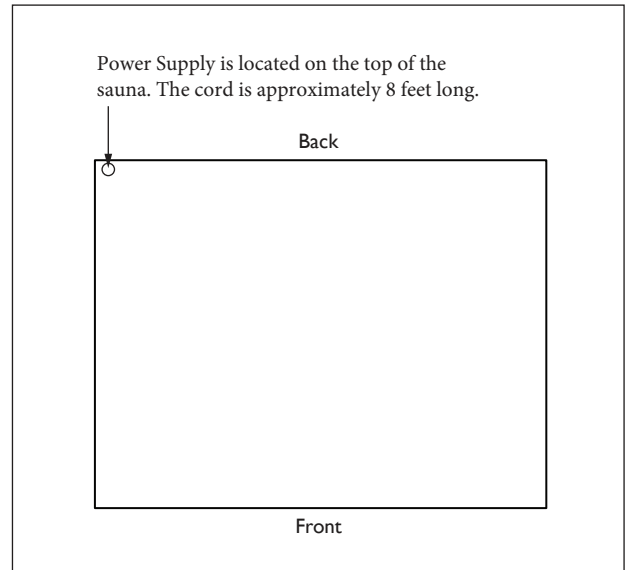

(3-4 person)

List price: \$17,500

Please allow 24-30 inches on the left side for the Halogenerator

Top View

240 volt / 20 amp outlet required
NEMA 6-15 Plug

SPECIFICATIONS

Construction

Composite exterior with a Basswood interior
Tongue & Groove Construction
Weight: 780 lbs

Exterior

Width: 76 1/2"
Depth: 64 1/2"
Height: 85 1/2"
Door Opening: 36" x 81 5/8"

Interior

Width: 71"
Depth: 61"
Height: 81"
Two Benches: 35" x 22"
Bench Height: 20"

Ramp

Width: 28"
Depth: 36"
Elevated Height: 23/4"
Bottom Height: 1/2"
Slope: 1:12