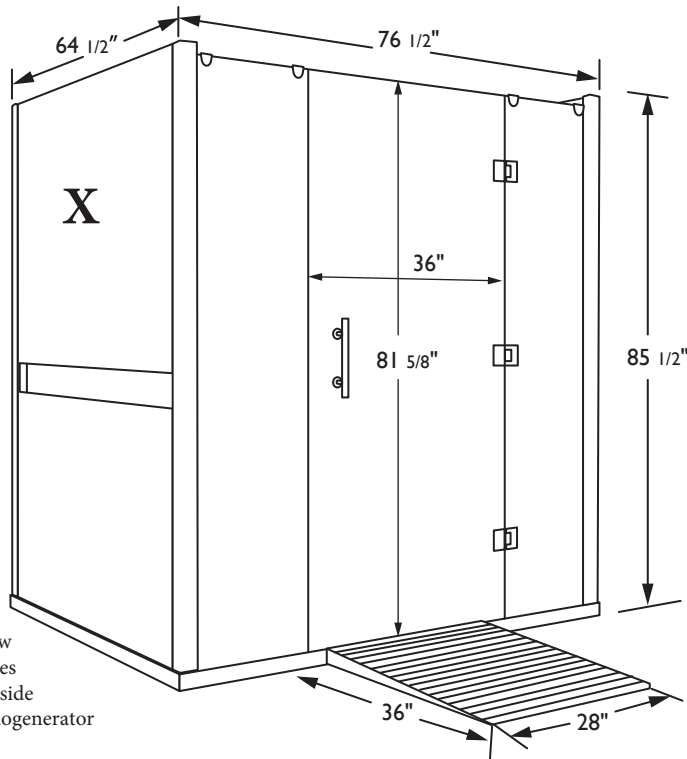

(3-4 person)

List price: \$17,500

Please allow 24-30 inches on the left side for the Halogenerator

Top View

240 volt / 20 amp outlet required
NEMA 6-15 Plug

SPECIFICATIONS

Construction

Composite exterior with a Basswood interior
Tongue & Groove Construction
Weight: 780 lbs

Exterior

Width: 76 1/2"
Depth: 64 1/2"
Height: 85 1/2"
Door Opening: 36" x 81 5/8"

Interior

Width: 71"
Depth: 61"
Height: 81"
Two Benches: 35" x 22"
Bench Height: 20"

Ramp

Width: 28"
Depth: 36"
Elevated Height: 23/4"
Bottom Height: 1/2"
Slope: 1:12