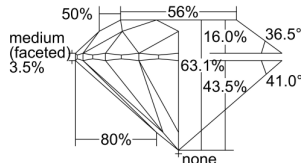

GIA®

FACSIMILE

GIA REPORT 6421728348

Verify this report at gia.edu

GIA NATURAL DIAMOND DOSSIER®

March 17, 2022
GIA Report Number **6421728348**
Shape and Cutting Style ..... **Round Brilliant**
Measurements ..... **4.24 - 4.27 x 2.68 mm**

GRADING RESULTS

Carat Weight ..... **0.30 carat**
Color Grade ..... **G**
Clarity Grade **VS2**
Cut Grade ..... **Excellent**

ADDITIONAL GRADING INFORMATION

Polish ..... **Excellent**
Symmetry ..... **Excellent**
Fluorescence ..... **None**
Clarity Characteristics..... **Cloud, Indented Natural**
Inscription(s): **GIA 6421728348**

PROPORTIONS

Profile to actual proportions

GRADING SCALES

GIA COLOR SCALE	GIA CLARITY SCALE	GIA CUT SCALE	
D	FLAWLESS	EXCELLENT	
E	INTERNALLY FLAWLESS		
F		VVS₁	VERY GOOD
G	VVS₂		
H	VS₁	GOOD	
I	VS₂		
J	SI₁	FAIR	
K	SI₂		
L	I₁	POOR	
M	I₂		
N	I₃		
O			
P			
Q			
R			
S			
T			
U			
V			
W			
X			
Y			
Z