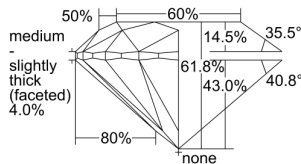

GIA®

FACSIMILE

GIA REPORT 6392960478

Verify this report at GIA.edu

GIA NATURAL DIAMOND DOSSIER®

September 29, 2021
GIA Report Number **6392960478**
Shape and Cutting Style ..... **Round Brilliant**
Measurements ..... **4.25 - 4.29 x 2.64 mm**

GRADING RESULTS

Carat Weight ..... **0.30 carat**
Color Grade ..... **F**
Clarity Grade **VS1**
Cut Grade ..... **Excellent**

ADDITIONAL GRADING INFORMATION

Polish ..... **Excellent**
Symmetry ..... **Excellent**
Fluorescence ..... **None**
Clarity Characteristics..... **Crystal, Needle, Pinpoint, Indented**
Natural

Inscription(s): GIA 6392960478

PROPORTIONS

Profile to actual proportions

GRADING SCALES

GIA COLOR SCALE	GIA CLARITY SCALE	GIA CUT SCALE	
D	FLAWLESS	EXCELLENT	
E	INTERNALLY FLAWLESS		
F		VVS₁	VERY GOOD
G	VVS₂		
H	VS₁	GOOD	
I	VS₂		
J	SI₁	FAIR	
K	SI₂		
L	I₁	POOR	
M	I₂		
N	I₃		
O			
P			
Q			
R			
S			
T			
U			
V			
W			
X			
Y			
Z