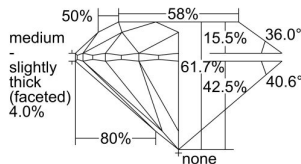

GIA®

FACSIMILE

GIA REPORT 6385786111

Verify this report at GIA.edu

GIA NATURAL DIAMOND DOSSIER®

May 25, 2021
GIA Report Number **6385786111**
Shape and Cutting Style ..... **Round Brilliant**
Measurements ..... **3.73 - 3.74 x 2.31 mm**

GRADING RESULTS

Carat Weight ..... **0.20 carat**
Color Grade ..... **E**
Clarity Grade **VS1**
Cut Grade ..... **Excellent**

ADDITIONAL GRADING INFORMATION

Polish ..... **Excellent**
Symmetry ..... **Excellent**
Fluorescence ..... **None**
Clarity Characteristics..... **Crystal, Pinpoint, Needle**
Inscription(s): **GIA 6385786111**

PROPORTIONS

Profile to actual proportions

GRADING SCALES

GIA COLOR SCALE	GIA CLARITY SCALE	GIA CUT SCALE	
D	FLAWLESS	EXCELLENT	
E	INTERNALLY FLAWLESS		
F		VVS₁	VERY GOOD
G	VVS₂		
H	VS₁	GOOD	
I	VS₂		
J	SI₁	FAIR	
K	SI₂		
L	I₁	POOR	
M	I₂		
N	I₃		
O			
P			
Q			
R			
S			
T			
U			
V			
W			
X			
Y			
Z