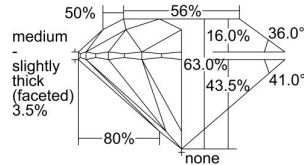

GIA®

FACSIMILE

GIA REPORT 6332169791

Verify this report at GIA.edu

GIA NATURAL DIAMOND DOSSIER®

July 03, 2019
GIA Report Number 6332169791
Shape and Cutting Style ..... Round Brilliant
Measurements ..... 4.25 - 4.27 x 2.69 mm

GRADING RESULTS

Carat Weight ..... 0.30 carat
Color Grade ..... F
Clarity Grade VS1
Cut Grade ..... Excellent

ADDITIONAL GRADING INFORMATION

Polish ..... Excellent
Symmetry ..... Excellent
Fluorescence ..... None
Clarity Characteristics ..... Cloud
Inscription(s): GIA 6332169791

PROPORTIONS

Profile to actual proportions