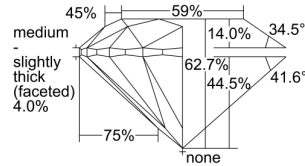

GIA®

FACSIMILE

GIA REPORT 5386645239

Verify this report at GIA.edu

GIA NATURAL DIAMOND DOSSIER®

May 10, 2021
GIA Report Number 5386645239
Shape and Cutting Style ..... Round Brilliant
Measurements ..... 4.25 - 4.27 x 2.67 mm

GRADING RESULTS

Carat Weight ..... 0.30 carat
Color Grade ..... F
Clarity Grade VS1
Cut Grade ..... Excellent

ADDITIONAL GRADING INFORMATION

Polish ..... Excellent
Symmetry ..... Excellent
Fluorescence ..... None
Clarity Characteristics ..... Cloud, Indented Natural
Inspection(s): GIA 5386645239

PROPORTIONS

Profile to actual proportions