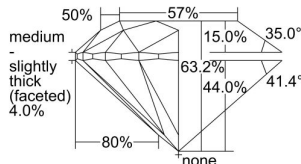

GIA®

FACSIMILE

GIA REPORT 3375725718

Verify this report at GIA.edu

GIA NATURAL DIAMOND DOSSIER®

February 20, 2021
GIA Report Number 3375725718
Shape and Cutting Style ..... Round Brilliant
Measurements ..... 4.23 - 4.27 x 2.69 mm

GRADING RESULTS

Carat Weight ..... 0.30 carat
Color Grade ..... E
Clarity Grade VS2
Cut Grade ..... Excellent

ADDITIONAL GRADING INFORMATION

Polish ..... Excellent
Symmetry ..... Excellent
Fluorescence ..... None
Clarity Characteristics ..... Cloud, Crystal
Inscription(s): GIA 3375725718

PROPORTIONS

Profile to actual proportions

GRADING SCALES

GIA COLOR SCALE	GIA CLARITY SCALE	GIA CUT SCALE	
D	FLAWLESS	EXCELLENT	
E	INTERNALLY FLAWLESS		
F		VVS₁	VERY GOOD
G	VVS₂		
H	VS₁	GOOD	
I	VS₂		
J	SI₁	FAIR	
K	SI₂		
L	I₁	POOR	
M	I₂		
N	I₃		
O			
P			
Q			
R			
S			
T			
U			
V			
W			
X			
Y			
Z