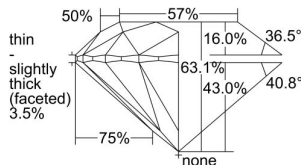

GIA®

FACSIMILE

GIA REPORT 1429898438

Verify this report at GIA.edu

GIA NATURAL DIAMOND DOSSIER®

April 01, 2022
GIA Report Number **1429898438**
Shape and Cutting Style ..... **Round Brilliant**
Measurements ..... **5.01 - 5.05 x 3.17 mm**

GRADING RESULTS

Carat Weight ..... **0.50 carat**
Color Grade ..... **E**
Clarity Grade **VS1**
Cut Grade ..... **Excellent**

ADDITIONAL GRADING INFORMATION

Polish ..... **Excellent**
Symmetry ..... **Excellent**
Fluorescence ..... **None**
Clarity Characteristics..... **Cloud, Indented Natural**
Inscription(s): **GIA 1429898438**

PROPORTIONS

Profile to actual proportions

GRADING SCALES

GIA COLOR SCALE	GIA CLARITY SCALE	GIA CUT SCALE	
D	FLAWLESS	EXCELLENT	
E	INTERNALLY FLAWLESS		
F		VVS₁	VERY GOOD
G	VVS₂		
H	VS₁	GOOD	
I	VS₂		
J	SI₁	FAIR	
K	SI₂		
L	I₁	POOR	
M	I₂		
N	I₃		
O			
P			
Q			
R			
S			
T			
U			
V			
W			
X			
Y			
Z