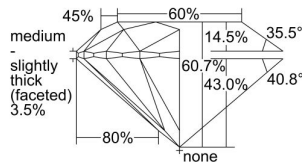

GIA®

FACSIMILE

GIA REPORT

1418427461

Verify this report at GIA.edu

GIA NATURAL DIAMOND DOSSIER®

November 25, 2021
GIA Report Number 1418427461
Shape and Cutting Style ..... Round Brilliant
Measurements ..... 4.37 - 4.40 x 2.66 mm

GRADING RESULTS

Carat Weight ..... 0.31 carat
Color Grade ..... E
Clarity Grade VVS1
Cut Grade ..... Excellent

ADDITIONAL GRADING INFORMATION

Polish ..... Excellent
Symmetry ..... Excellent
Fluorescence ..... None
Clarity Characteristics ..... Pinpoint
Inscription(s): GIA 1418427461

PROPORTIONS

Profile to actual proportions

GRADING SCALES

GIA COLOR SCALE

COLORLESS	D
	E
	F
	G
	H
	I
	J
NEAR COLORLESS	K
	L
Faint	M
	N
	O
	P
	Q
	R
	S
	T
	U
	V
	W
	X
	Y
Light	Z

GIA CLARITY SCALE

FLAWLESS	VERY VERY SLIGHTLY INCLUDED	VVS₁	VVS₂	VS₁	VS₂	SI₁	SI₂	I₁	I₂	I₃	
											VERY SLIGHTLY INCLUDED
INTERNALLY FLAWLESS	VERY SLIGHTLY INCLUDED										

GIA CUT SCALE

EXCELLENT
VERY GOOD
GOOD
FAIR
POOR