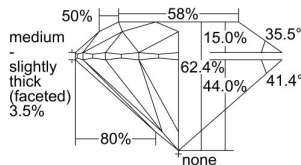

GIA®

FACSIMILE

GIA REPORT 1403322281

Verify this report at GIA.edu

GIA NATURAL DIAMOND DOSSIER®

September 10, 2021
GIA Report Number 1403322281
Shape and Cutting Style ..... Round Brilliant
Measurements ..... 3.83 - 3.84 x 2.39 mm

GRADING RESULTS

Carat Weight ..... 0.21 carat
Color Grade ..... F
Clarity Grade VS1
Cut Grade ..... Excellent

ADDITIONAL GRADING INFORMATION

Polish ..... Excellent
Symmetry ..... Excellent
Fluorescence ..... None
Clarity Characteristics..... Cloud, Needle, Pinpoint
Inscription(s): GIA 1403322281

PROPORTIONS

Profile to actual proportions