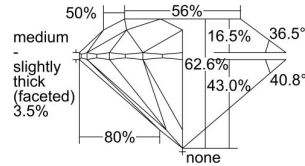

GIA®

FACSIMILE

GIA REPORT 1389761146

Verify this report at GIA.edu

GIA NATURAL DIAMOND DOSSIER®

June 15, 2021
GIA Report Number 1389761146
Shape and Cutting Style ..... Round Brilliant
Measurements ..... 4.26 - 4.28 x 2.67 mm

GRADING RESULTS

Carat Weight ..... 0.30 carat
Color Grade ..... F
Clarity Grade VS1
Cut Grade ..... Excellent

ADDITIONAL GRADING INFORMATION

Polish ..... Excellent
Symmetry ..... Excellent
Fluorescence ..... None
Clarity Characteristics ..... Crystal, Pinpoint
Inscription(s): GIA 1389761146

PROPORTIONS

Profile to actual proportions

GRADING SCALES

GIA COLOR SCALE	GIA CLARITY SCALE	GIA CUT SCALE	
D	FLAWLESS	EXCELLENT	
E	INTERNALLY FLAWLESS		
F		VVS₁	VERY GOOD
G	VVS₂		
H	VS₁	GOOD	
I	VS₂		
J	SI₁	FAIR	
K	SI₂		
L	I₁	POOR	
M	I₂		
N	I₃		
O			
P			
Q			
R			
S			
T			
U			
V			
W			
X			
Y			
Z