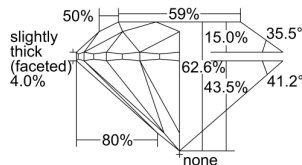

GIA®

FACSIMILE

GIA REPORT 1387556759

Verify this report at GIA.edu

GIA NATURAL DIAMOND DOSSIER®

May 03, 2021
GIA Report Number 1387556759
Shape and Cutting Style ..... Round Brilliant
Measurements ..... 3.69 - 3.72 x 2.32 mm

GRADING RESULTS

Carat Weight ..... 0.20 carat
Color Grade ..... E
Clarity Grade VVS1
Cut Grade ..... Excellent

ADDITIONAL GRADING INFORMATION

Polish ..... Excellent
Symmetry ..... Excellent
Fluorescence ..... None
Clarity Characteristics..... Cloud, Pinpoint, Indented Natural,
Surface Graining

Inscription(s): GIA 1387556759

PROPORTIONS

Profile to actual proportions

GRADING SCALES

GIA COLOR SCALE	GIA CLARITY SCALE	GIA CUT SCALE	
D	FLAWLESS	EXCELLENT	
E	INTERNALLY FLAWLESS		
F		VVS₁	VERY GOOD
G	VVS₂		
H	VS₁	GOOD	
I	VS₂		
J	SI₁	FAIR	
K	SI₂		
L	I₁	POOR	
M	I₂		
N	I₃		
O			
P			
Q			
R			
S			
T			
U			
V			
W			
X			
Y			
Z