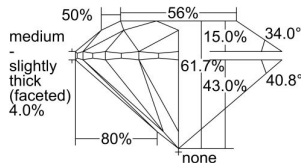

GIA®

FACSIMILE

GIA REPORT 1358630045

Verify this report at GIA.edu

GIA NATURAL DIAMOND DOSSIER®

July 21, 2020
GIA Report Number 1358630045
Shape and Cutting Style ..... Round Brilliant
Measurements ..... 4.33 - 4.35 x 2.68 mm

GRADING RESULTS

Carat Weight ..... 0.31 carat
Color Grade ..... G
Clarity Grade VS1
Cut Grade ..... Excellent

ADDITIONAL GRADING INFORMATION

Polish ..... Excellent
Symmetry ..... Excellent
Fluorescence ..... None
Clarity Characteristics ..... Cloud, Needle
Inscription(s): GIA 1358630045

PROPORTIONS

Profile to actual proportions

GRADING SCALES

GIA COLOR SCALE	GIA CLARITY SCALE	GIA CUT SCALE	
D	FLAWLESS	EXCELLENT	
E	INTERNALLY FLAWLESS		
F		VVS₁	VERY GOOD
G	VVS₂		
H	VS₁	GOOD	
I	VS₂		
J	SI₁	FAIR	
K	SI₂		
L	I₁	POOR	
M			
N			
O	I₂		
P			
Q			
R	I₃		
S			
T			
U			
V			
W			
X			
Y			
Z