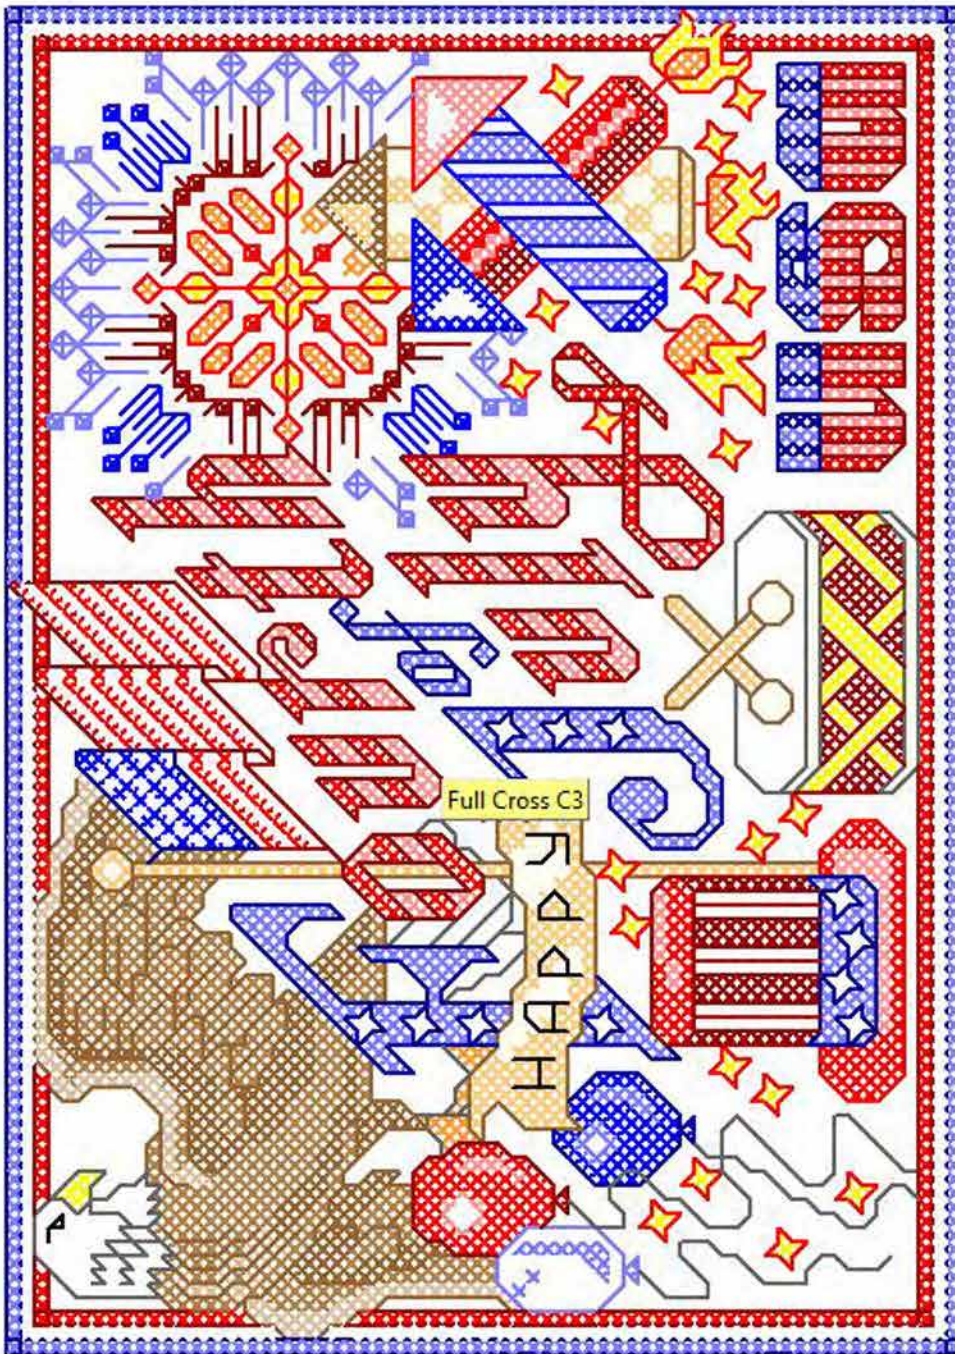

A Year of Cross Stitch

Happy Fourth of July!

Stitch Count:

14 ct. 5" x 7": 39,250

12 ct. 6" x 8-1/4": 39,250

- | | | |
|-----|--|----------------------|
| 1. | | 2174 Toasted Almonds |
| 2. | | 2160 Windsor Blue |
| 3. | | 2041 Happy Red |
| 4. | | 2051 Buzzing Around |
| 5. | | 2068 Ingot |
| 6. | | 2173 Sandy Brown |
| 7. | | 2162 North Pole |
| 8. | | 2045 Brick Red |
| 9. | | 2037 Orange Juice |
| 10. | | 2175 Camel Hair |
| 11. | | 2050 Beach Party |
| 12. | | 2001 Ghost White |
| 13. | | 2029 Canyon Sand |
| 14. | | 2150 Powder Blue |
| 15. | | 2160 Windsor Blue |
| 16. | | 2041 Happy Red |
| 17. | | 2001 Ghost White |
| 18. | | 2150 Powder Blue |
| 19. | | 2162 North Pole |
| 20. | | 2045 Brick Red |
| 21. | | 2188 Koa |
| 22. | | 2002 Blackout |
| 23. | | 2167 Cloud Cover |

Superior[®]
 T H R E A D S

All thread colors are Superior Magnifico.
www.superiorthreads.com

A Year of Cross Stitch

Fourth of July Postcard

Stitch Count:

16 ct. 5" x 7": 44,150

- | | | |
|-----|--|-----------------------|
| 1. | | Placement Line |
| 2. | | Tack Fabric |
| 3. | | 2174 Toasted Almonds |
| 4. | | 2160 Windsor Blue |
| 5. | | 2041 Happy Red |
| 6. | | 2051 Buzzing Around |
| 7. | | 2068 Ingot |
| 8. | | 2173 Sandy Brown |
| 9. | | 2162 North Pole |
| 10. | | 2045 Brick Red |
| 11. | | 2037 Orange Juice |
| 12. | | 2175 Camel Hair |
| 13. | | 2050 Beach Party |
| 14. | | 2001 Ghost White |
| 15. | | 2029 Canyon Sand |
| 16. | | 2150 Powder Blue |
| 17. | | 2160 Windsor Blue |
| 18. | | 2041 Happy Red |
| 19. | | 2001 Ghost White |
| 20. | | 2150 Powder Blue |
| 21. | | 2162 North Pole |
| 22. | | 2045 Brick Red |
| 23. | | 2188 Koa |
| 24. | | 2002 Blackout |
| 25. | | 2167 Cloud Cover |
| 26. | | Tack Postcard Back |
| 27. | | Satin Stitch Edging-- |
- 2024 Canyon Rose
or color of your choice

Superior®
T H R E A D S

All thread colors are Superior Magnifico.
www.superiorthreads.com