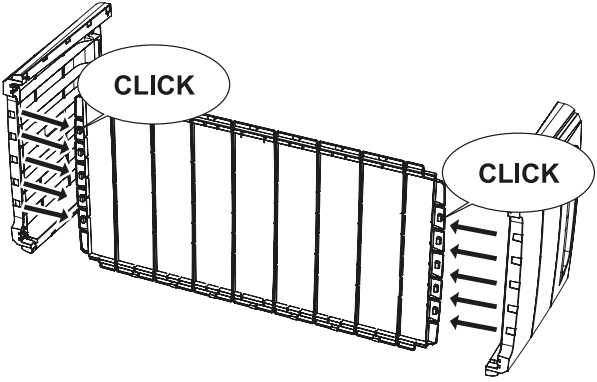

1

Parts Required
(LR) x 2 (B) x 1

2

Parts Required
(FB) x 1

3

Parts Required
(FB) x 1

4

5

Parts Required
(C1) x 2 (C2) x 2