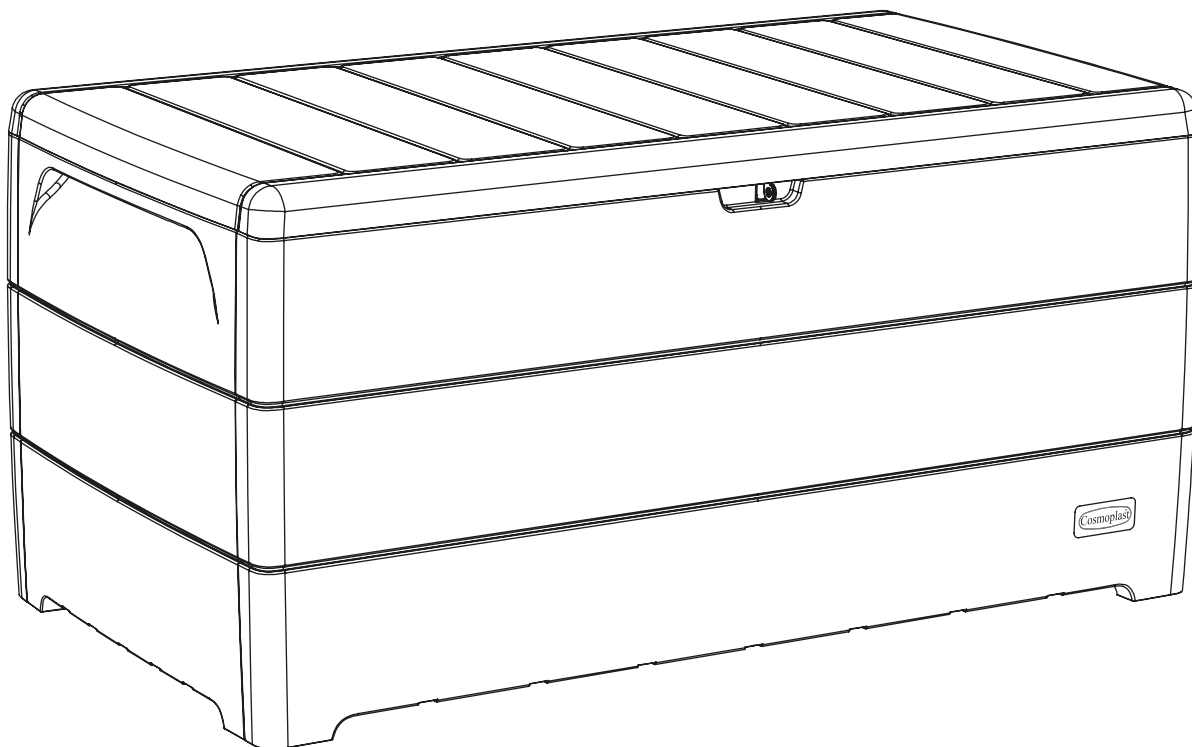

CEDARGRAIN
Collection

User Manual

STORAGE BOX

416L

WARNING
Make sure fingers don't get squeezed
between parts during assembly

CARE AND SAFETY

- To avoid any sort of damage, read and implement every step in the instruction manual carefully
- Keep fingers away from connectors to avoid risk of injury during assembly.
- Be careful when handling components, some parts have metal edges. It is recommended that you always wear work gloves during assembly.
- Keep fingers away from the edge of the box and dampers while closing the lid to avoid risk of injury.
- Do not place more than 220 kg of weight load on top of the Storage Box.
- It can accommodate seating for 2 persons on the Storage Box.
- It is strictly NOT recommended to stand on the Storage Box as the force can cause damage to the product and serious injuries to the user.
- Storage Box 416L can withstand a maximum load of 50 kg of internal storage.
- Weather & Water Resistant
- Lockable with a padlock (Padlock not included in package).
- Avoid storing flammable, hazardous, and hot items that may deteriorate the plastic.
- Do not use the product for carrying items.
- It is strictly not allowed for children to play inside the box as it may cause suffocation.
- In case of fire, do not attempt to extinguish any burning polypropylene with water.z tttt

Parts	Pieces
Front & Back (FB)	2
	
Left & Right (LR)	2
	
Top (T)	1
	
Bottom (B)	1
	
Cap - 1 (C1)	2
	
Cap - 2 (C2)	2
	
Back Stopper (BS)	1
	
Lift Assist Damper (D)	2
	
Top Latch (TL)	1
	
Front Latch (FL)	1
	
Screws (S)	10
	