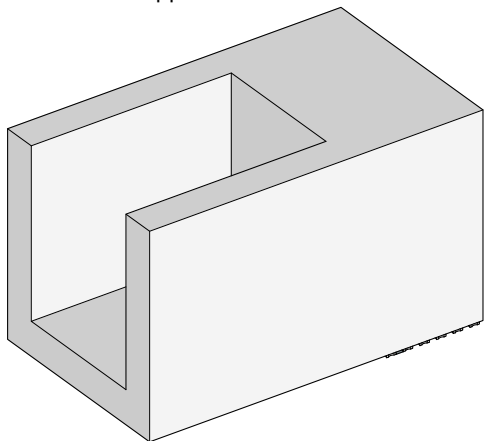

U-SHAPED STYLE SCUPPER

Material: Copper
 Finish: Smooth Patina Copper

ISOMETRIC VIEW

TOP VIEW

ISOMETRIC VIEW

RIGHT SIDE VIEW

FRONT SIDE VIEW

PART NUMBER	A	B	C	D	E
OPT-USS6	6"	10"	6"	4"	1"
OPT-USS8	8"	10"	6"	4"	1"
OPT-USS10	10"	10"	6"	4"	1"
OPT-USS12"	12"	10"	6"	4"	1"