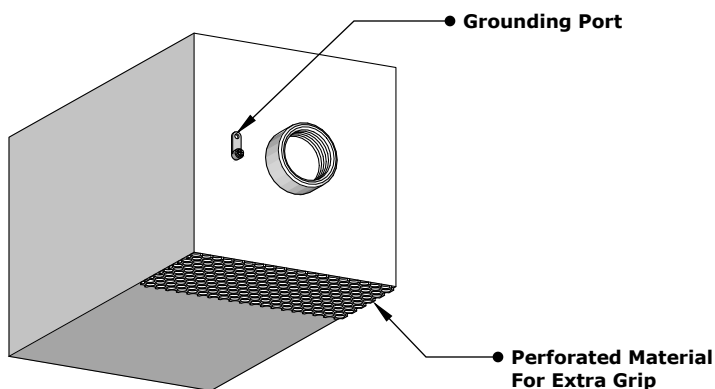

U-SHAPED STYLE SCUPPER

Material: Copper
 Finish: Smooth Patina Copper

ISOMETRIC VIEW

TOP VIEW

ISOMETRIC VIEW

RIGHT SIDE VIEW

FRONT SIDE VIEW

PART NUMBER	A	B	C	D	E
OPT-USS6	6"	10"	6"	4"	1"
OPT-USS8	8"	10"	6"	4"	1"
OPT-USS10	10"	10"	6"	4"	1"
OPT-USS12"	12"	10"	6"	4"	1"