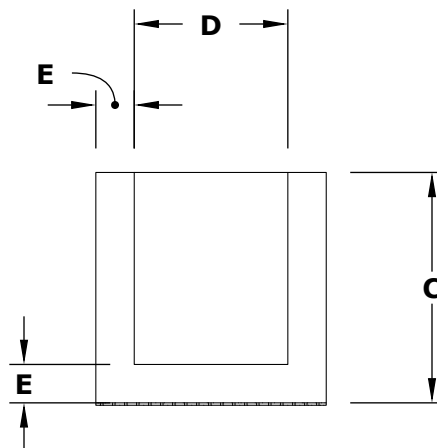

U-SHAPED STYLE SCUPPER

Material: Copper
 Finish: Smooth Patina Copper

ISOMETRIC VIEW

TOP VIEW

ISOMETRIC VIEW

RIGHT SIDE VIEW

FRONT SIDE VIEW

PART NUMBER	A	B	C	D	E
OPT-USS6	6"	10"	6"	4"	1"
OPT-USS8	8"	10"	6"	4"	1"
OPT-USS10	10"	10"	6"	4"	1"
OPT-USS12"	12"	10"	6"	4"	1"