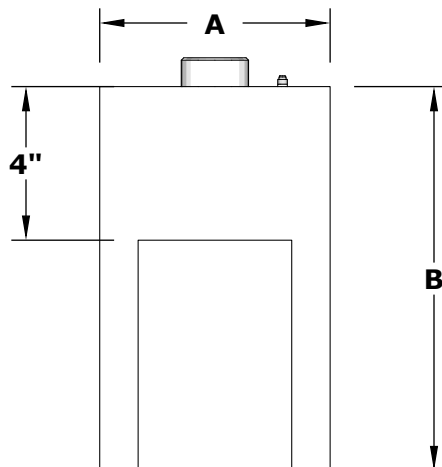

U-SHAPED STYLE SCUPPER

Material: Copper
 Finish: Smooth Patina Copper

ISOMETRIC VIEW

TOP VIEW

ISOMETRIC VIEW

RIGHT SIDE VIEW

FRONT SIDE VIEW

PART NUMBER	A	B	C	D	E
OPT-USS6	6"	10"	6"	4"	1"
OPT-USS8	8"	10"	6"	4"	1"
OPT-USS10	10"	10"	6"	4"	1"
OPT-USS12"	12"	10"	6"	4"	1"