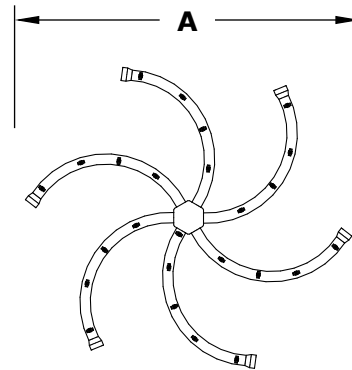

TRIPLE 'S' STAINLESS STEEL BURNER

ISOMETRIC VIEW

TOP VIEW

RIGHT SIDE VIEW

FRONT SIDE VIEW

SKU	A	B	BTU
OPT-B8B	8"	0.5"	40,000
OPT-B12B	12"	0.5"	60,000
OPT-B18B	18"	0.5"	90,000
OPT-B24B	24"	0.5"	120,000
OPT-B30B	30"	0.5"	150,000
OPT-B36B	36"	0.75"	240,000
OPT-B48B	48"	0.75"	320,000