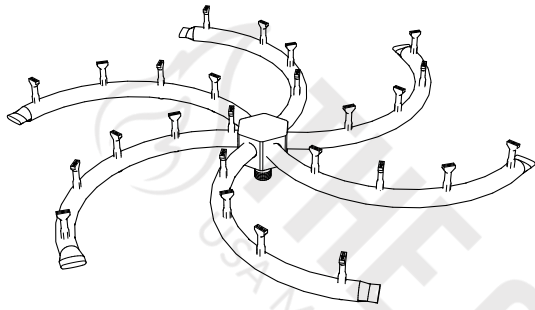

TRIPLE 'S' STAINLESS STEEL BURNER

ISOMETRIC VIEW

TOP VIEW

RIGHT SIDE VIEW

FRONT SIDE VIEW

SKU	A	B	BTU
OPT-B8B	8"	0.5"	40,000
OPT-B12B	12"	0.5"	60,000
OPT-B18B	18"	0.5"	90,000
OPT-B24B	24"	0.5"	120,000
OPT-B30B	30"	0.5"	150,000
OPT-B36B	36"	0.75"	240,000
OPT-B48B	48"	0.75"	320,000

Burner Material:
304 Stainless Steel / High Quality Brass

Drawn By	Murguia M.
Date Created	August 18, 2021