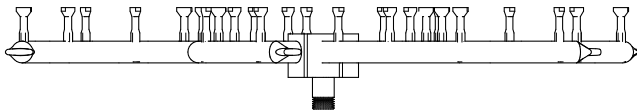

TRIPLE 'S' STAINLESS STEEL BURNER

ISOMETRIC VIEW

TOP VIEW

RIGHT SIDE VIEW

FRONT SIDE VIEW

SKU	A	B	BTU
OPT-B8B	8"	0.5"	40,000
OPT-B12B	12"	0.5"	60,000
OPT-B18B	18"	0.5"	90,000
OPT-B24B	24"	0.5"	120,000
OPT-B30B	30"	0.5"	150,000
OPT-B36B	36"	0.75"	240,000
OPT-B48B	48"	0.75"	320,000