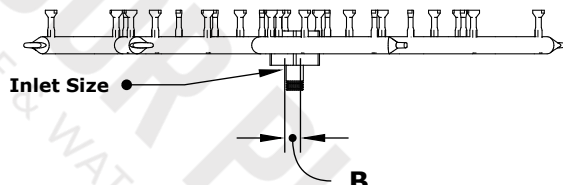

TRIPLE 'S' STAINLESS STEEL BURNER

ISOMETRIC VIEW

TOP VIEW

RIGHT SIDE VIEW

FRONT SIDE VIEW

SKU	A	B	BTU
OPT-B8B	8"	0.5"	40,000
OPT-B12B	12"	0.5"	60,000
OPT-B18B	18"	0.5"	90,000
OPT-B24B	24"	0.5"	120,000
OPT-B30B	30"	0.5"	150,000
OPT-B36B	36"	0.75"	240,000
OPT-B48B	48"	0.75"	320,000