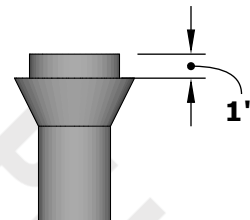

TORCH BASE

ISOMETRIC VIEW

TOP VIEW

RIGHT SIDE VIEW

FRONT SIDE VIEW

Torch Base Material: 304 Stainless Steel

<i>Drawn By</i>	Murguia M.
<i>Date Created</i>	December 8, 2021