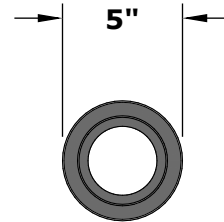

TORCH BASE

ISOMETRIC VIEW

TOP VIEW

RIGHT SIDE VIEW

FRONT SIDE VIEW

Torch Base Material: 304 Stainless Steel

<i>Drawn By</i>	Murguia M.
<i>Date Created</i>	December 8, 2021