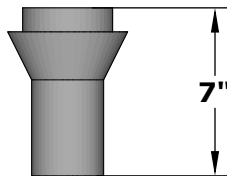

TORCH BASE

ISOMETRIC VIEW

TOP VIEW

RIGHT SIDE VIEW

FRONT SIDE VIEW

Torch Base Material: 304 Stainless Steel

<i>Drawn By</i>	Murguia M.
<i>Date Created</i>	December 8, 2021