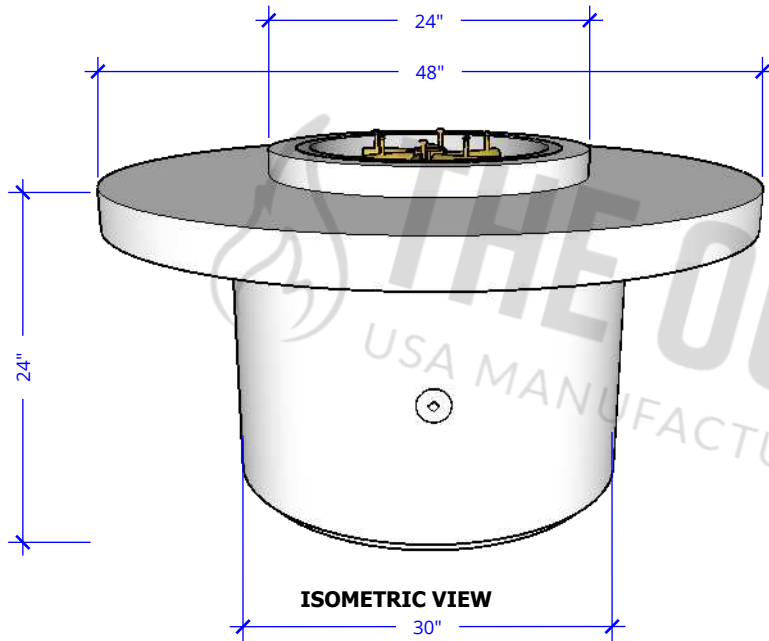

COASTLINE FIRE TABLE - 48" x 24"

Powder Coat

48" x 24" Coastline Fire Table - Powder Coat Metal	
SKU	OPT-CSTLN4824(XXXX)
Material	Powder Coat
Finish	TBD
Gas Type	Natural Gas/Liquid Propane
BTUs	65,000
Sugg. Fire Glass	33 Lbs