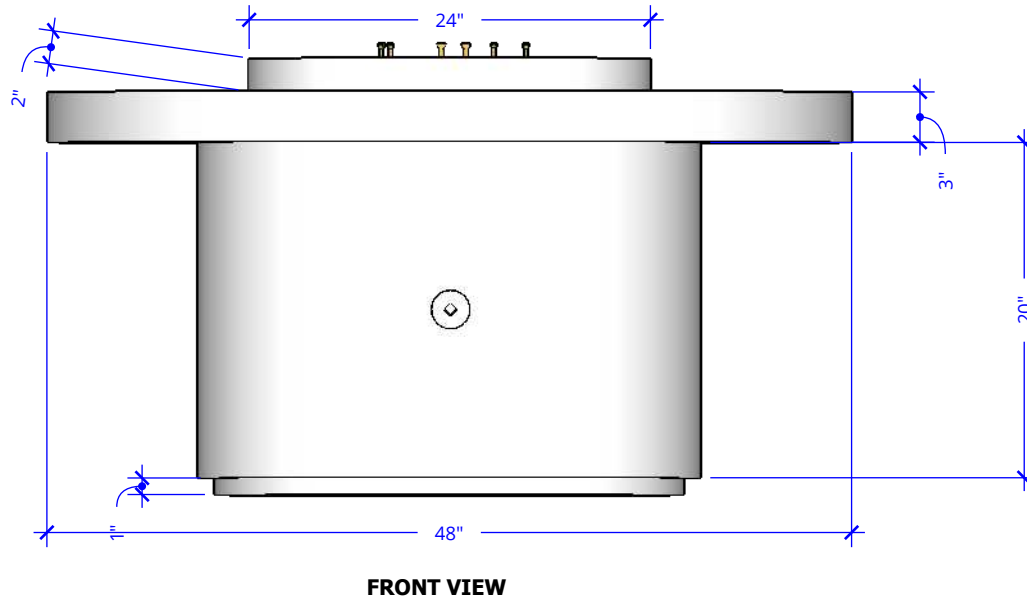

COASTLINE FIRE TABLE - 48" x 24"

Powder Coat

48" x 24" Coastline Fire Table - Powder Coat Metal	
SKU	OPT-CSTLN4824(XXXX)
Material	Powder Coat
Finish	TBD
Gas Type	Natural Gas/Liquid Propane
BTUs	65,000
Sugg. Fire Glass	33 Lbs