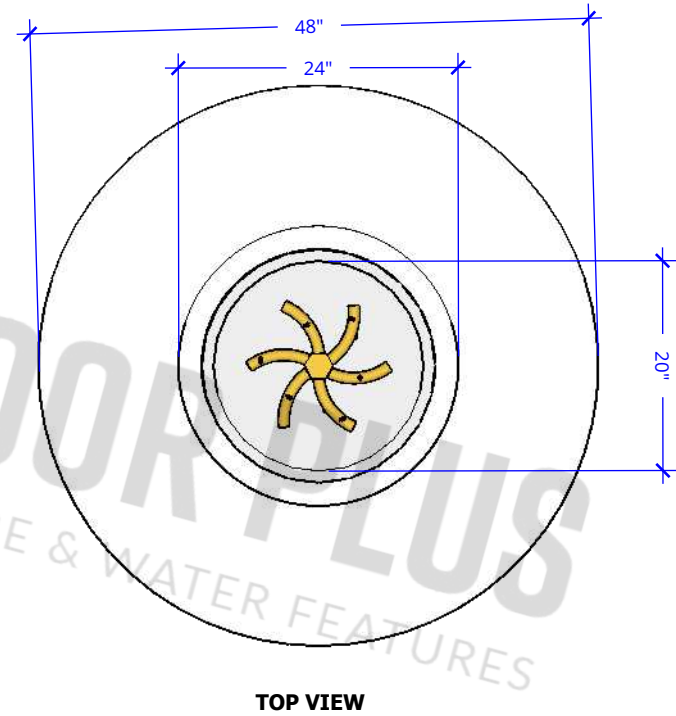

COASTLINE FIRE TABLE - 48" x 24"

Powder Coat

48" x 24" Coastline Fire Table - Powder Coat Metal	
SKU	OPT-CSTLN4824(XXXX)
Material	Powder Coat
Finish	TBD
Gas Type	Natural Gas/Liquid Propane
BTUs	65,000
Sugg. Fire Glass	33 Lbs