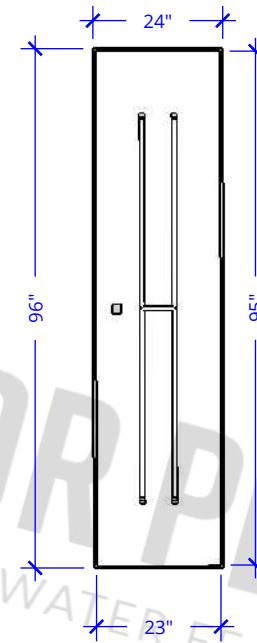

ASTORIA FIRE PIT - 96" x 24"

Powder Coat

ISOMETRIC VIEW

TOP VIEW

FRONT VIEW

RIGHT VIEW

96" x 24" Astoria Fire Pit - 8" Height - Powder Coat Metal	
SKU	OPT-ASTPC96(XXXX)
Material	Powder Coat
Finish	TBD
Gas Type	Natural Gas/Liquid Propane
BTUs	65,000
Sugg. Fire Glass	227 Lbs