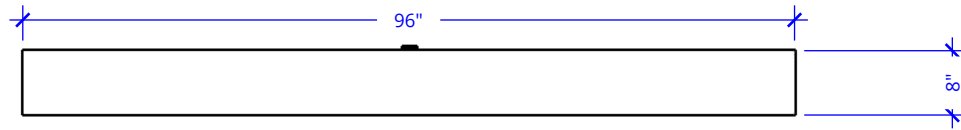

ASTORIA FIRE PIT - 96" x 24"

Powder Coat

ISOMETRIC VIEW

TOP VIEW

FRONT VIEW

RIGHT VIEW

96" x 24" Astoria Fire Pit - 8" Height - Powder Coat Metal	
SKU	OPT-ASTPC96(XXXX)
Material	Powder Coat
Finish	TBD
Gas Type	Natural Gas/Liquid Propane
BTUs	65,000
Sugg. Fire Glass	227 Lbs