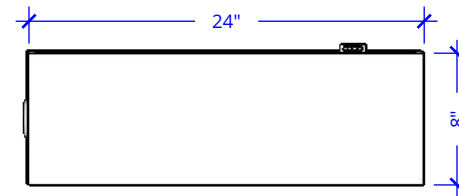

ASTORIA FIRE PIT - 96" x 24"

Powder Coat

ISOMETRIC VIEW

TOP VIEW

FRONT VIEW

RIGHT VIEW

96" x 24" Astoria Fire Pit - 8" Height - Powder Coat Metal	
SKU	OPT-ASTPC96(XXXX)
Material	Powder Coat
Finish	TBD
Gas Type	Natural Gas/Liquid Propane
BTUs	65,000
Sugg. Fire Glass	227 Lbs