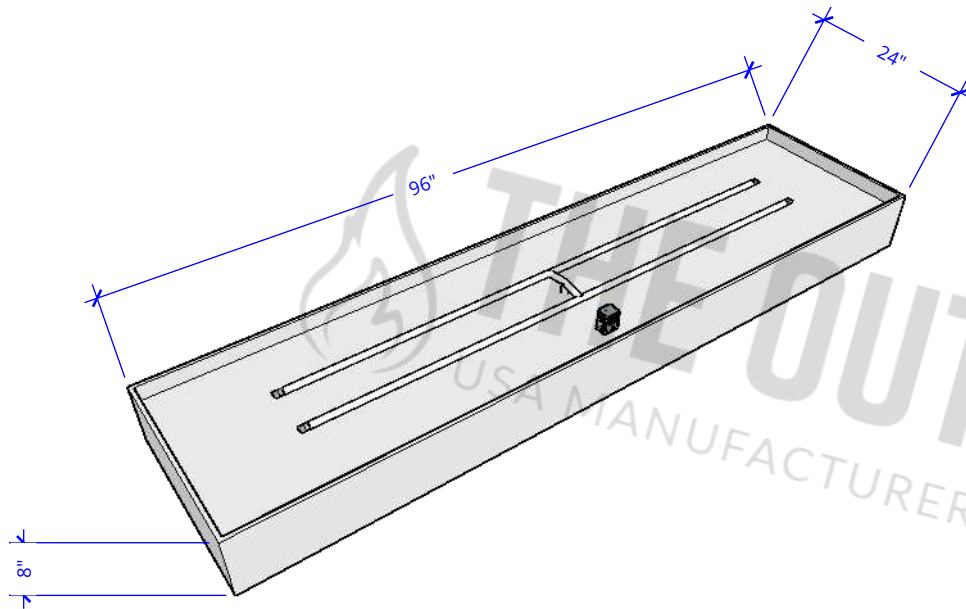

ASTORIA FIRE PIT - 96" x 24"

Powder Coat

ISOMETRIC VIEW

TOP VIEW

FRONT VIEW

RIGHT VIEW

96" x 24" Astoria Fire Pit - 8" Height - Powder Coat Metal	
SKU	OPT-ASTPC96(XXXX)
Material	Powder Coat
Finish	TBD
Gas Type	Natural Gas/Liquid Propane
BTUs	65,000
Sugg. Fire Glass	227 Lbs