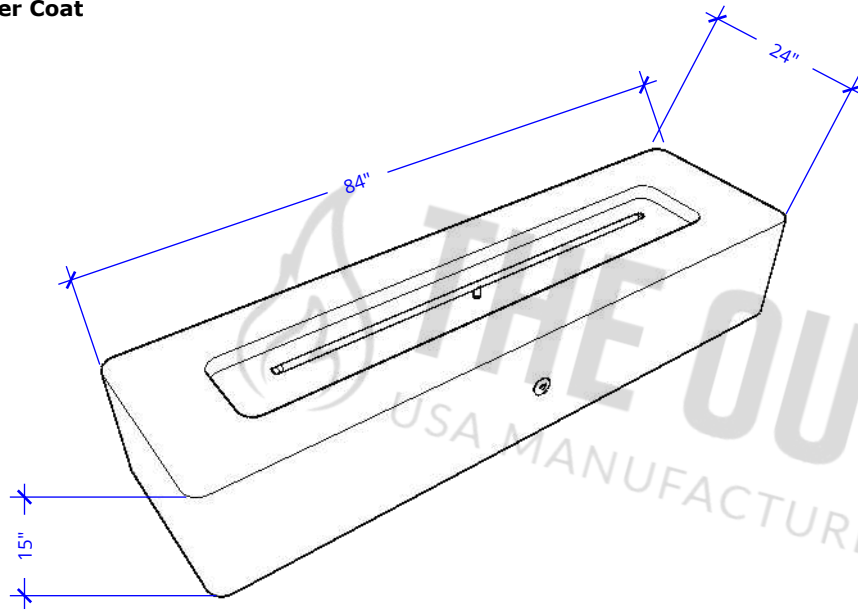

COVE FIRE PIT - 84" x 24"

Powder Coat

ISOMETRIC VIEW

TOP VIEW

FRONT VIEW

RIGHT VIEW

84" x 24" Seal Rock Fire Pit - 17" Height - Powder Coat Metal	
SKU	OPT-COVEPC84(XXXX)
Material	Powder Coat
Finish	TBD
Gas Type	Natural Gas/Liquid Propane
BTUs	65,000
Sugg. Fire Glass	75 Lbs