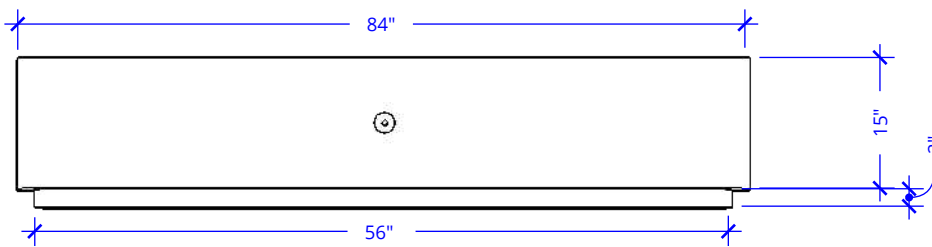

COVE FIRE PIT - 84" x 24"

Powder Coat

ISOMETRIC VIEW

TOP VIEW

FRONT VIEW

RIGHT VIEW

84" x 24" Seal Rock Fire Pit - 17" Height - Powder Coat Metal	
SKU	OPT-COVEPC84(XXXX)
Material	Powder Coat
Finish	TBD
Gas Type	Natural Gas/Liquid Propane
BTUs	65,000
Sugg. Fire Glass	75 Lbs