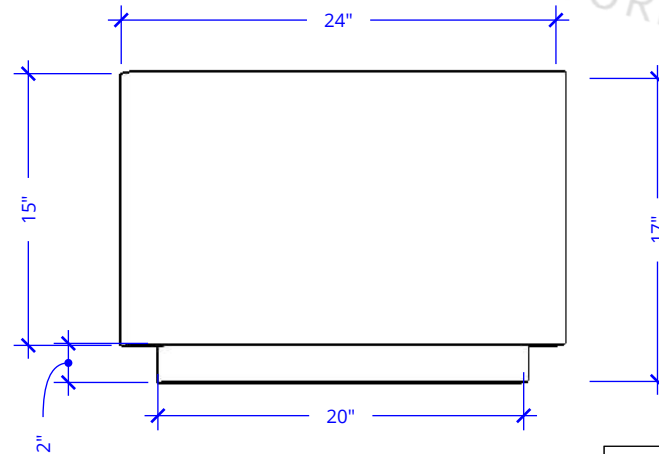

COVE FIRE PIT - 84" x 24"

Powder Coat

ISOMETRIC VIEW

TOP VIEW

FRONT VIEW

RIGHT VIEW

84" x 24" Seal Rock Fire Pit - 17" Height - Powder Coat Metal	
SKU	OPT-COVEPC84(XXXX)
Material	Powder Coat
Finish	TBD
Gas Type	Natural Gas/Liquid Propane
BTUs	65,000
Sugg. Fire Glass	75 Lbs