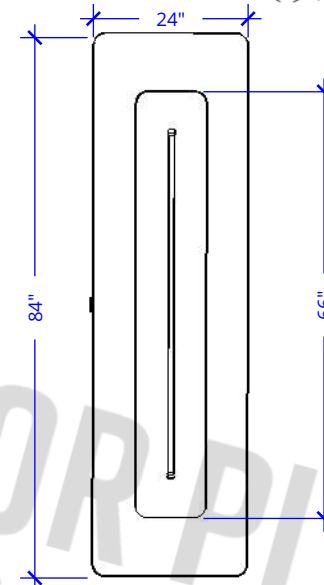

COVE FIRE PIT - 84" x 24"

Powder Coat

ISOMETRIC VIEW

TOP VIEW

FRONT VIEW

RIGHT VIEW

84" x 24" Seal Rock Fire Pit - 17" Height - Powder Coat Metal	
SKU	OPT-COVEPC84(XXXX)
Material	Powder Coat
Finish	TBD
Gas Type	Natural Gas/Liquid Propane
BTUs	65,000
Sugg. Fire Glass	75 Lbs