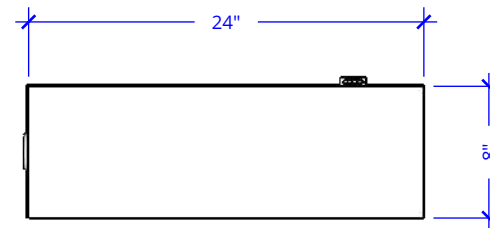

ASTORIA FIRE PIT - 72" x 24"

Powder Coat

ISOMETRIC VIEW

TOP VIEW

FRONT VIEW

RIGHT VIEW

72" x 24" Astoria Fire Pit - 8" Height - Powder Coat Metal

SKU	OPT-ASTPC72(XXXX)
Material	Powder Coat
Finish	TBD
Gas Type	Natural Gas/Liquid Propane
BTUs	65,000
Sugg. Fire Glass	170 Lbs