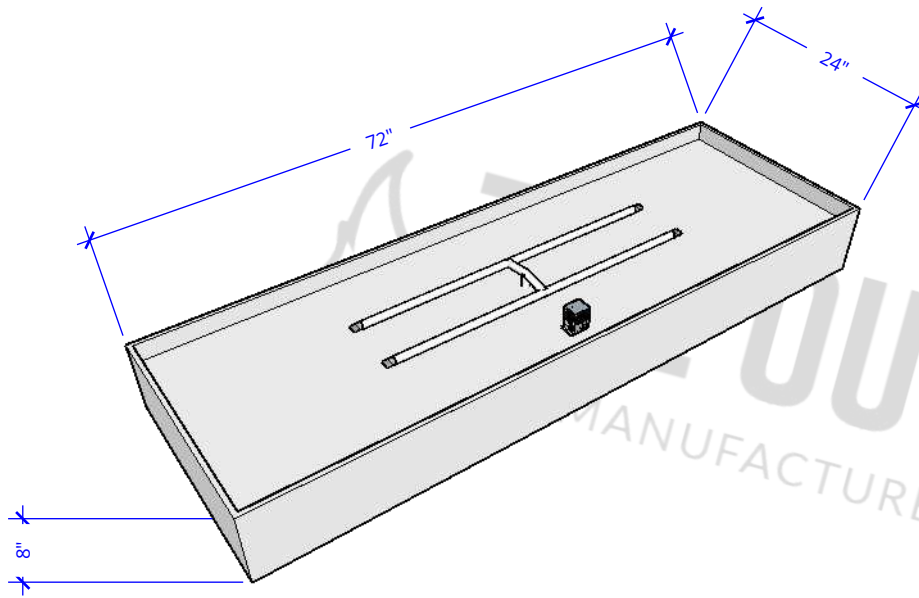

ASTORIA FIRE PIT - 72" x 24"

Powder Coat

ISOMETRIC VIEW

TOP VIEW

FRONT VIEW

RIGHT VIEW

72" x 24" Astoria Fire Pit - 8" Height - Powder Coat Metal

SKU	OPT-ASTPC72(XXXX)
Material	Powder Coat
Finish	TBD
Gas Type	Natural Gas/Liquid Propane
BTUs	65,000
Sugg. Fire Glass	170 Lbs