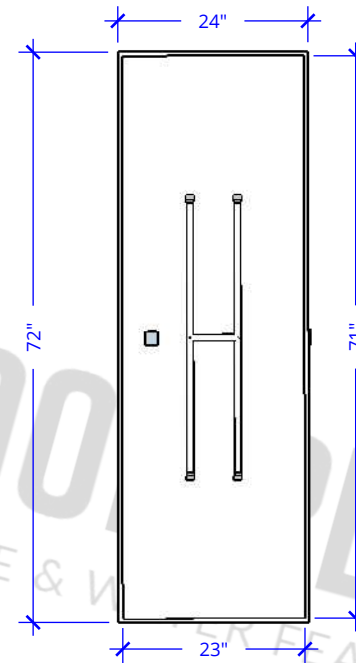

ASTORIA FIRE PIT - 72" x 24"

Powder Coat

ISOMETRIC VIEW

TOP VIEW

FRONT VIEW

RIGHT VIEW

72" x 24" Astoria Fire Pit - 8" Height - Powder Coat Metal

SKU	OPT-ASTPC72(XXXX)
Material	Powder Coat
Finish	TBD
Gas Type	Natural Gas/Liquid Propane
BTUs	65,000
Sugg. Fire Glass	170 Lbs