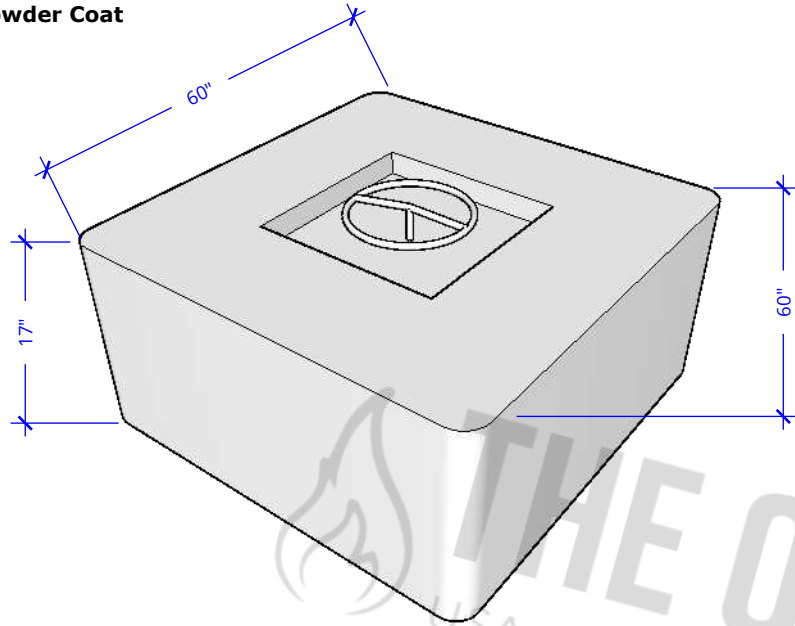

BAYSIDE FIRE PIT -60" x 60"

Powder Coat

ISOMETRIC VIEW

TOP VIEW

FRONT VIEW

RIGHT VIEW

60" x 60" Bayside Fire Pit - 17" Height - Powder Coat Metal	
SKU	OPT-BAYPC60(XXXX)
Material	Powder Coat
Finish	TBD
Gas Type	Natural Gas/Liquid Propane
BTUs	65,000
Sugg. Fire Glass	166 Lbs