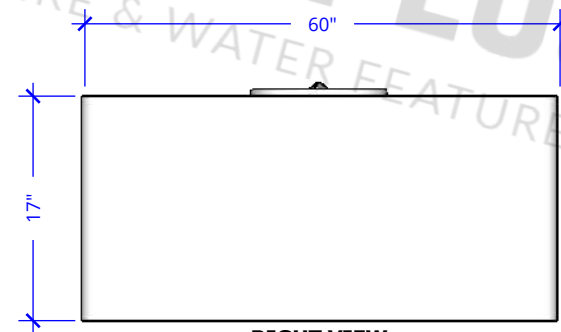

BAYSIDE FIRE PIT -60" x 60"

Powder Coat

ISOMETRIC VIEW

TOP VIEW

FRONT VIEW

RIGHT VIEW

60" x 60" Bayside Fire Pit - 17" Height - Powder Coat Metal	
SKU	OPT-BAYPC60(XXXX)
Material	Powder Coat
Finish	TBD
Gas Type	Natural Gas/Liquid Propane
BTUs	65,000
Sugg. Fire Glass	166 Lbs