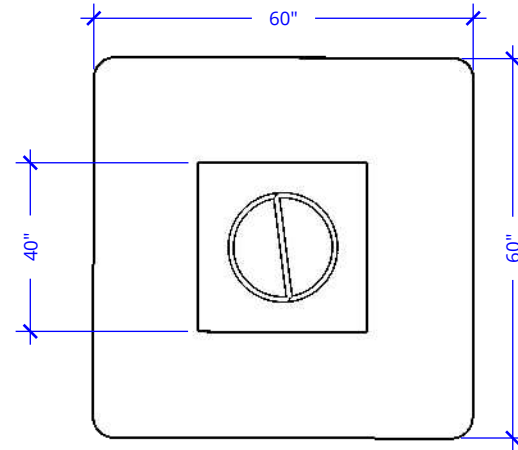

BAYSIDE FIRE PIT -60" x 60"

Powder Coat

ISOMETRIC VIEW

TOP VIEW

FRONT VIEW

RIGHT VIEW

60" x 60" Bayside Fire Pit - 17" Height - Powder Coat Metal	
SKU	OPT-BAYPC60(XXXX)
Material	Powder Coat
Finish	TBD
Gas Type	Natural Gas/Liquid Propane
BTUs	65,000
Sugg. Fire Glass	166 Lbs