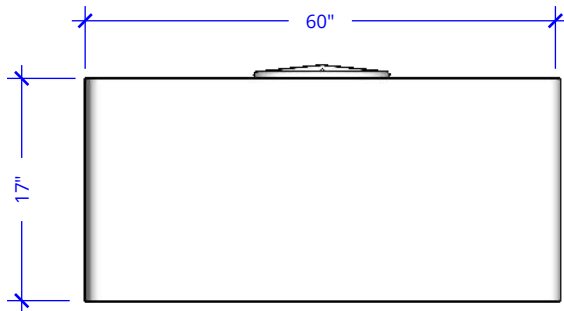

BAYSIDE FIRE PIT -60" x 60"

Powder Coat

ISOMETRIC VIEW

TOP VIEW

FRONT VIEW

RIGHT VIEW

60" x 60" Bayside Fire Pit - 17" Height - Powder Coat Metal	
SKU	OPT-BAYPC60(XXXX)
Material	Powder Coat
Finish	TBD
Gas Type	Natural Gas/Liquid Propane
BTUs	65,000
Sugg. Fire Glass	166 Lbs