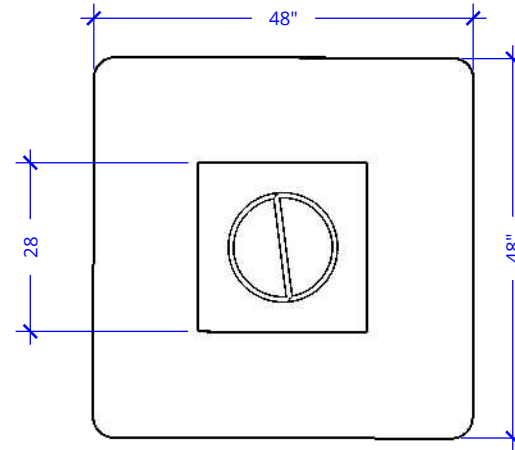

BAYSIDE FIRE PIT -48" x 48"

Powder Coat

ISOMETRIC VIEW

TOP VIEW

FRONT VIEW

RIGHT VIEW

48" x 48" Bayside Fire Pit - 17" Height - Powder Coat Metal

SKU	OPT-BAYPC48(XXXX)
Material	Powder Coat
Finish	TBD
Gas Type	Natural Gas/Liquid Propane
BTUs	65,000
Sugg. Fire Glass	81 Lbs