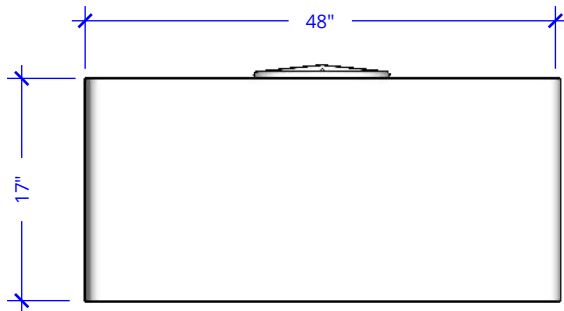

BAYSIDE FIRE PIT -48" x 48"

Powder Coat

ISOMETRIC VIEW

TOP VIEW

FRONT VIEW

RIGHT VIEW

48" x 48" Bayside Fire Pit - 17" Height - Powder Coat Metal

SKU	OPT-BAYPC48(XXXX)
Material	Powder Coat
Finish	TBD
Gas Type	Natural Gas/Liquid Propane
BTUs	65,000
Sugg. Fire Glass	81 Lbs