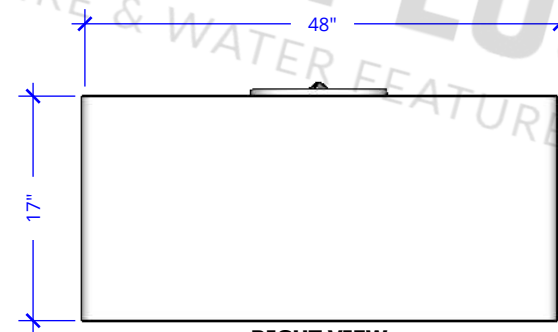

BAYSIDE FIRE PIT -48" x 48"

Powder Coat

ISOMETRIC VIEW

TOP VIEW

FRONT VIEW

RIGHT VIEW

48" x 48" Bayside Fire Pit - 17" Height - Powder Coat Metal

SKU	OPT-BAYPC48(XXXX)
Material	Powder Coat
Finish	TBD
Gas Type	Natural Gas/Liquid Propane
BTUs	65,000
Sugg. Fire Glass	81 Lbs