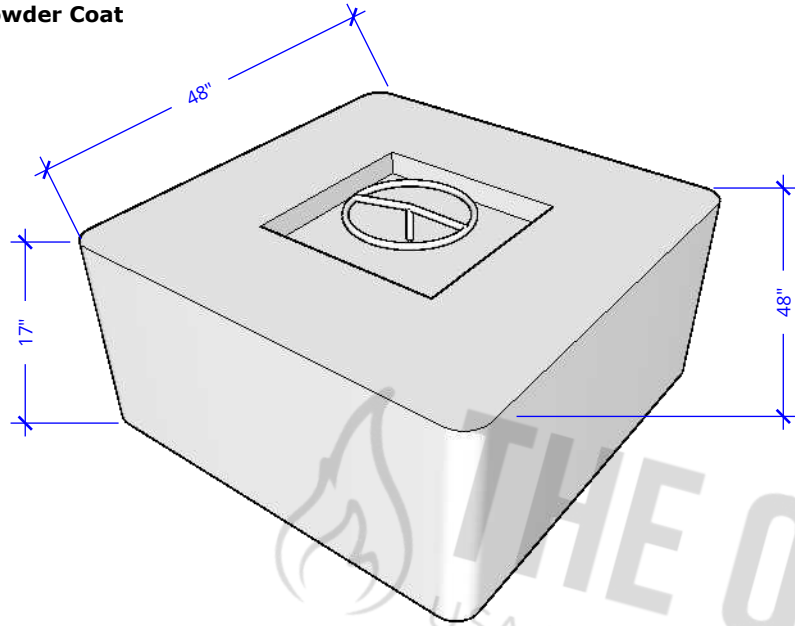

BAYSIDE FIRE PIT -48" x 48"

Powder Coat

ISOMETRIC VIEW

TOP VIEW

FRONT VIEW

RIGHT VIEW

48" x 48" Bayside Fire Pit - 17" Height - Powder Coat Metal

SKU	OPT-BAYPC48(XXXX)
Material	Powder Coat
Finish	TBD
Gas Type	Natural Gas/Liquid Propane
BTUs	65,000
Sugg. Fire Glass	81 Lbs