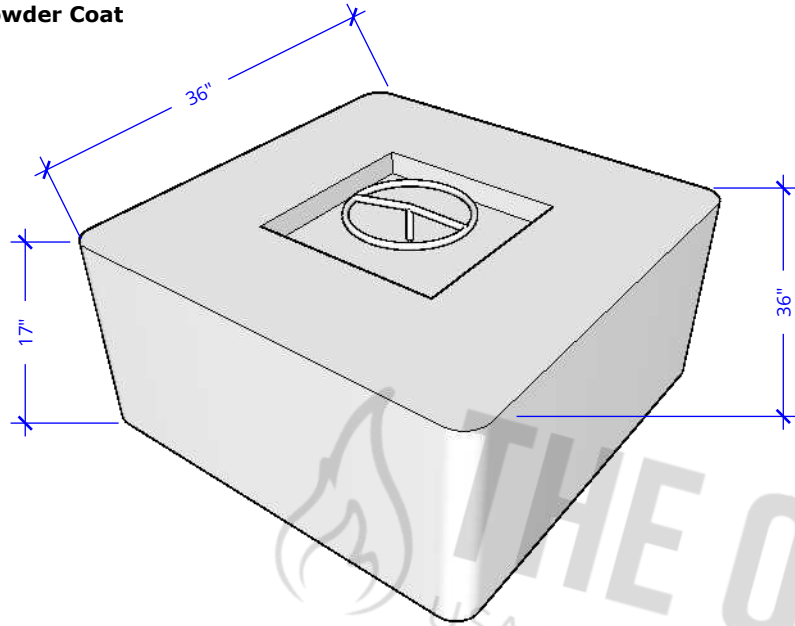

# BAYSIDE FIRE PIT -36" x 36"

Powder Coat

**ISOMETRIC VIEW**

**TOP VIEW**

**FRONT VIEW**

**RIGHT VIEW**

36" x 36" Bayside Fire Pit - 17" Height - Powder Coat Metal	
<b>SKU</b>	OPT-BAYPC36(XXXX)
<b>Material</b>	Powder Coat
<b>Finish</b>	TBD
<b>Gas Type</b>	Natural Gas/Liquid Propane
<b>BTUs</b>	65,000
<b>Sugg. Fire Glass</b>	27 Lbs