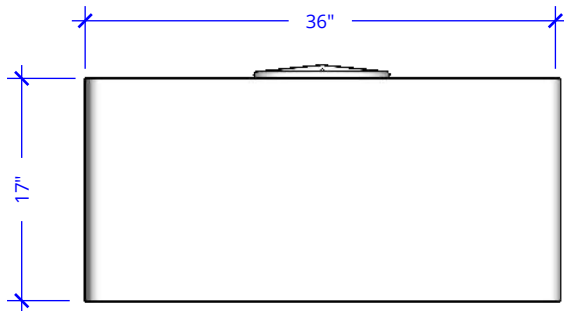

# BAYSIDE FIRE PIT -36" x 36"

Powder Coat

**ISOMETRIC VIEW**

**TOP VIEW**

**FRONT VIEW**

**RIGHT VIEW**

36" x 36" Bayside Fire Pit - 17" Height - Powder Coat Metal	
<b>SKU</b>	OPT-BAYPC36(XXXX)
<b>Material</b>	Powder Coat
<b>Finish</b>	TBD
<b>Gas Type</b>	Natural Gas/Liquid Propane
<b>BTUs</b>	65,000
<b>Sugg. Fire Glass</b>	27 Lbs