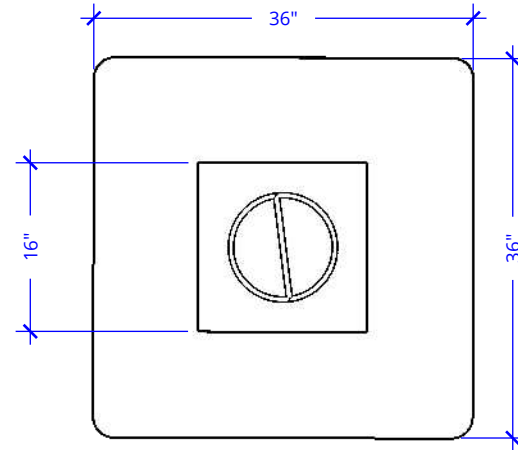

# BAYSIDE FIRE PIT -36" x 36"

Powder Coat

**ISOMETRIC VIEW**

**TOP VIEW**

**FRONT VIEW**

**RIGHT VIEW**

36" x 36" Bayside Fire Pit - 17" Height - Powder Coat Metal	
<b>SKU</b>	OPT-BAYPC36(XXXX)
<b>Material</b>	Powder Coat
<b>Finish</b>	TBD
<b>Gas Type</b>	Natural Gas/Liquid Propane
<b>BTUs</b>	65,000
<b>Sugg. Fire Glass</b>	27 Lbs