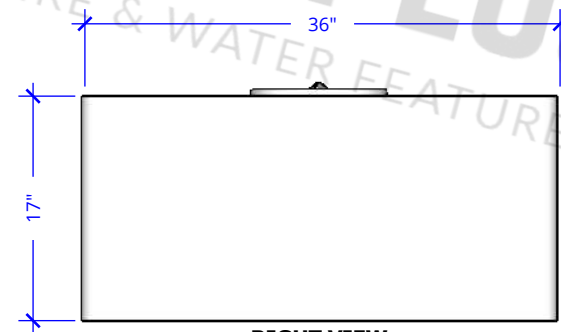

# BAYSIDE FIRE PIT -36" x 36"

Powder Coat

**ISOMETRIC VIEW**

**TOP VIEW**

**FRONT VIEW**

**RIGHT VIEW**

36" x 36" Bayside Fire Pit - 17" Height - Powder Coat Metal	
<b>SKU</b>	OPT-BAYPC36(XXXX)
<b>Material</b>	Powder Coat
<b>Finish</b>	TBD
<b>Gas Type</b>	Natural Gas/Liquid Propane
<b>BTUs</b>	65,000
<b>Sugg. Fire Glass</b>	27 Lbs