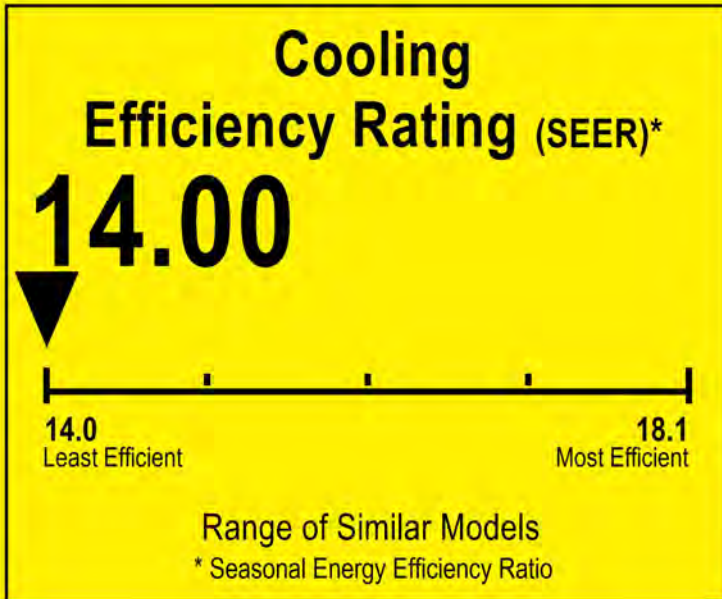

U.S. Government

Federal law prohibits removal of this label before consumer purchase.

ENERGYGUIDE

Heat Pump
Cooling and Heating
Single Package

MRCOOL
Model MPH301M414A

For energy cost info, visit productinfo.energy.gov