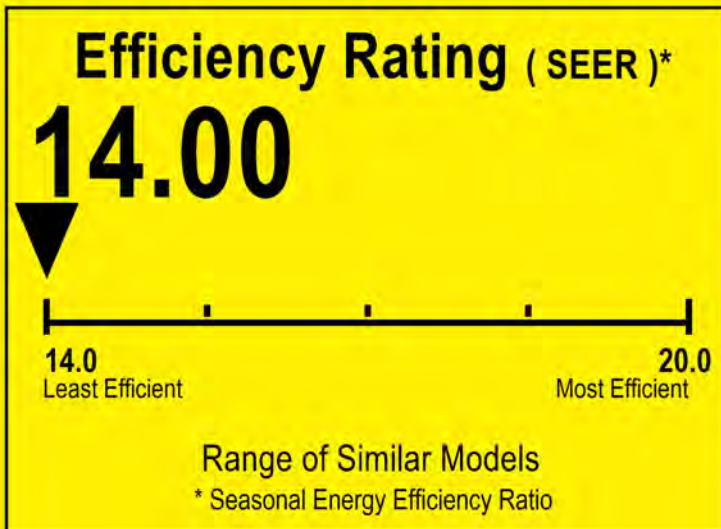

# ENERGYGUIDE

Central Air Conditioner  
Cooling Only  
Single Package

MRCOOL  
Model MPG24S054M414A

For energy cost info, visit  
[productinfo.energy.gov](http://productinfo.energy.gov)

## Notice

Federal law allow this unit to be installed in all U.S. states and territories.

**Energy Efficiency Ratio(EER):** This model's EER is 11.00.