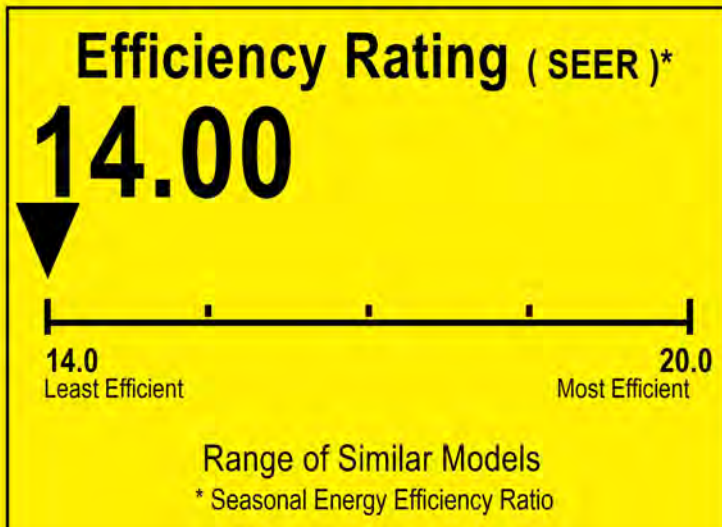

U.S. Government

Federal law prohibits removal of this label before consumer purchase.

ENERGYGUIDE

Central Air Conditioner
Cooling Only
Single Package

MRCOOL
Model MPC361M414A

For energy cost info, visit
productinfo.energy.gov

Notice

Federal law allow this unit to be installed in all U.S. states and territories.

Energy Efficiency Ratio(EER): This model's EER is 11.00.