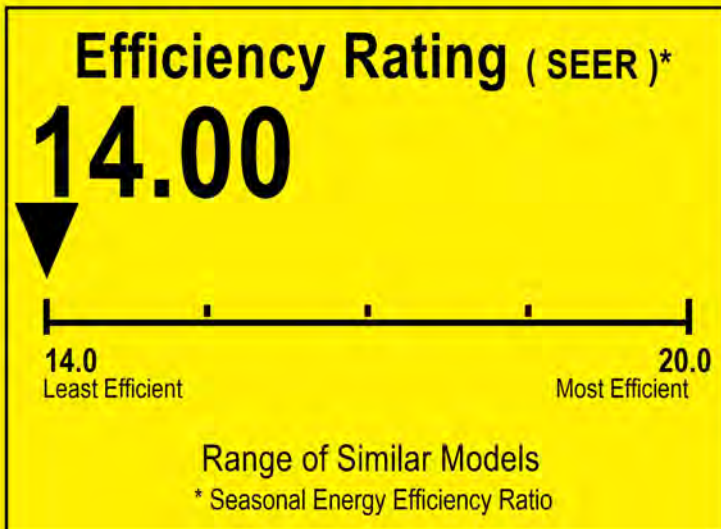

U.S. Government

Federal law prohibits removal of this label before consumer purchase.

ENERGYGUIDE

Central Air Conditioner
Cooling Only
Single Package

MRCOOL
Model MPC241M414A

For energy cost info, visit
productinfo.energy.gov

Notice

Federal law allow this unit to be installed in all U.S. states and territories.

Energy Efficiency Ratio(EER): This model's EER is 11.00.