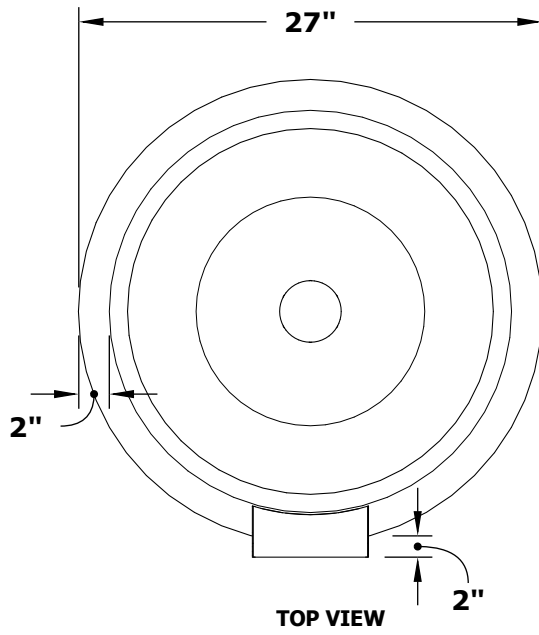

# SEDONA WOOD GRAIN PLANTER & WATER BOWL

OPT-27RWGWP

ISOMETRIC VIEW

TOP VIEW

RIGHT SIDE VIEW

SECTION CUT

Smooth Flow Water Fitting (1 1/2" Connection)

FRONT SIDE VIEW

1 1/2" Inlet

Bowl Material: GFRC Wood Grain Concrete

Includes: Copper Spillway and Water Fitting Connection