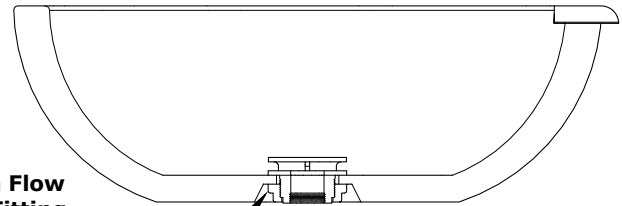

# SEDONA WOOD GRAIN PLANTER & WATER BOWL

OPT-27RWGWP

ISOMETRIC VIEW

TOP VIEW

RIGHT SIDE VIEW

SECTION CUT

Smooth Flow Water Fitting (1 1/2" Connection)

FRONT SIDE VIEW

1 1/2" Inlet

Bowl Material: GFRC Wood Grain Concrete

Includes: Copper Spillway and Water Fitting Connection