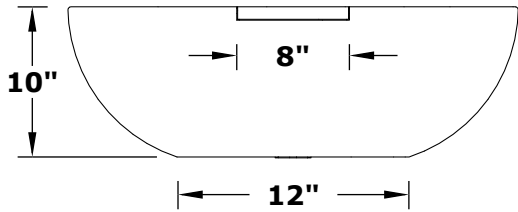

# SEDONA WOOD GRAIN PLANTER & WATER BOWL

OPT-27RWGWP

ISOMETRIC VIEW

TOP VIEW

RIGHT SIDE VIEW

SECTION CUT

Smooth Flow Water Fitting (1 1/2" Connection)

FRONT SIDE VIEW

1 1/2" Inlet

Bowl Material: GFRC Wood Grain Concrete

Includes: Copper Spillway and Water Fitting Connection