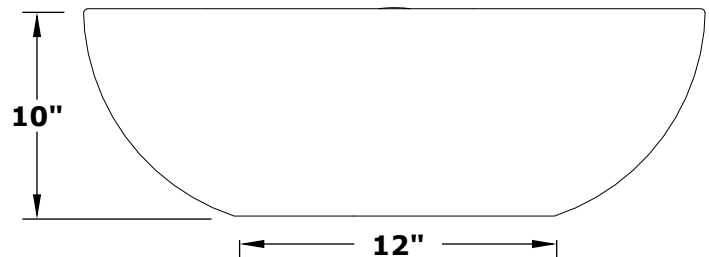

SEDONA FIRE BOWL - WOOD GRAIN

BTU Output: 65,000

ISOMETRIC VIEW

TOP VIEW

RIGHT SIDE VIEW

FRONT SIDE VIEW

Fire Bowl Material: GFRC Concrete
Finish: Wood Grain
Pan Material: 304 Stainless Steel
Burner Material: 304 Stainless Steel

Standard 2" Depth on all pans

12V ELECTRONIC IGNITION
ANSI Z21.97-(2017) / CSA 2.41-(2017)

Includes: Pan, Burner, Whistle Free Hose, Black Lava Rock.