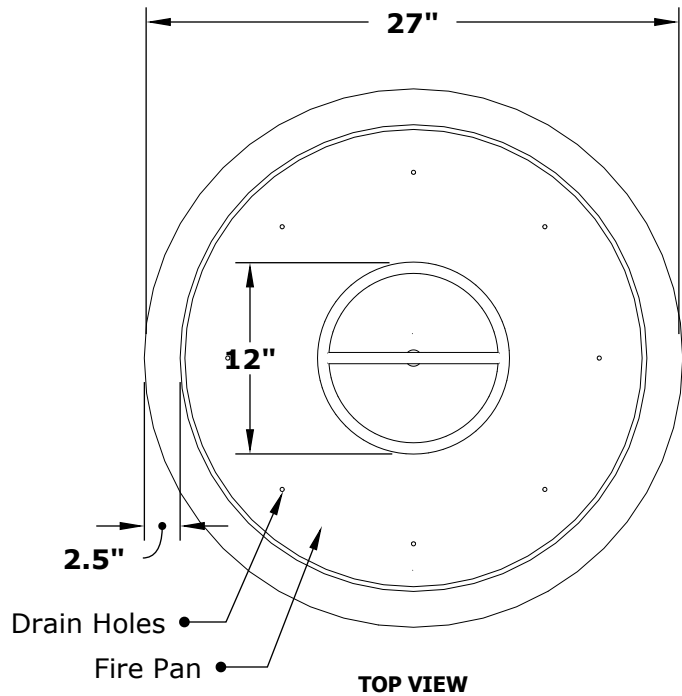

SEDONA FIRE BOWL - WOOD GRAIN

BTU Output: 65,000

ISOMETRIC VIEW

TOP VIEW

RIGHT SIDE VIEW

FRONT SIDE VIEW

Fire Bowl Material: GFRC Concrete
Finish: Wood Grain
Pan Material: 304 Stainless Steel
Burner Material: 304 Stainless Steel

Standard 2" Depth on all pans

12V ELECTRONIC IGNITION
ANSI Z21.97-(2017) / CSA 2.41-(2017)

Includes: Pan, Burner, Whistle Free Hose, Black Lava Rock.