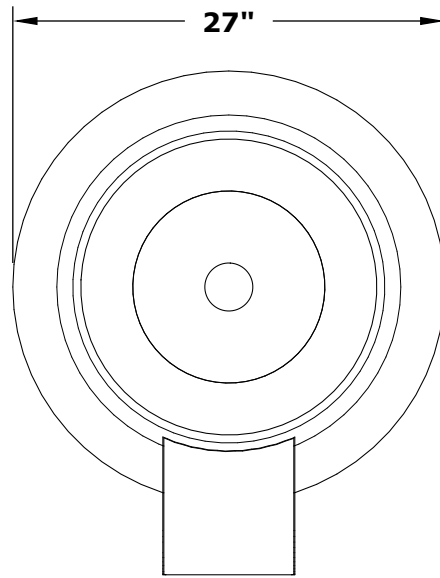

SEDONA POWDER COAT WATER BOWL

GPM: 7-10

ISOMETRIC VIEW

TOP VIEW

RIGHT SIDE VIEW

FRONT SIDE VIEW

Bowl Material: Galvanized Steel

Drawn By	Murguia M.
Date Created	August 5, 2021