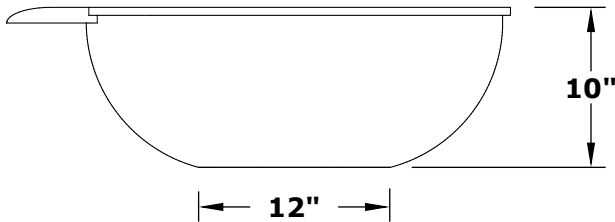

SEDONA POWDER COAT WATER BOWL

GPM: 7-10

ISOMETRIC VIEW

TOP VIEW

RIGHT SIDE VIEW

FRONT SIDE VIEW

Bowl Material: Galvanized Steel

Drawn By	Murguia M.
Date Created	August 5, 2021