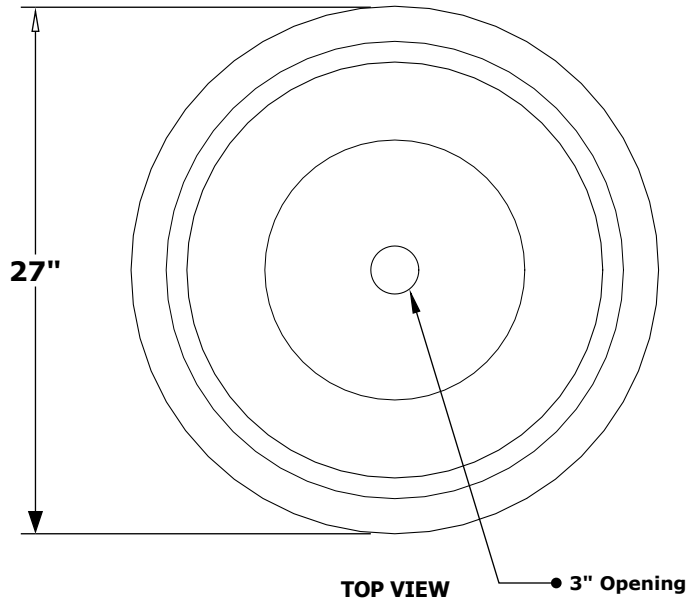

SEDONA WOOD GRAIN PLANTER BOWL

OPT-27RWGWO

ISOMETRIC VIEW

RIGHT SIDE VIEW

FRONT SIDE VIEW

Bowl Material: GFRC Concrete