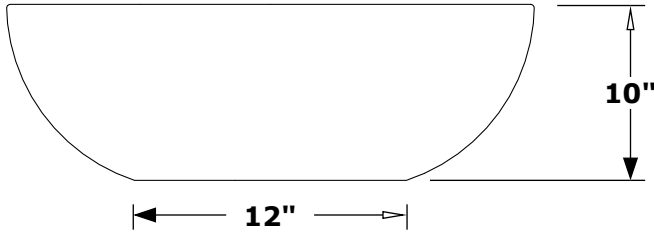

SEDONA WOOD GRAIN PLANTER BOWL

OPT-27RWGWO

ISOMETRIC VIEW

RIGHT SIDE VIEW

FRONT SIDE VIEW

Bowl Material: GFRC Concrete