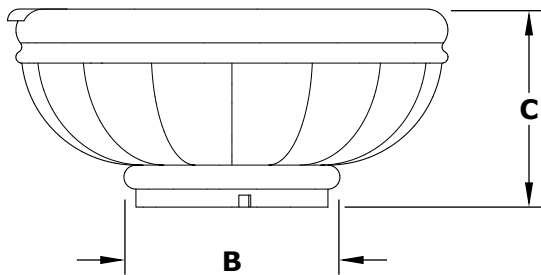

ROMA PLANTER & WATER BOWL

GFRC CONCRETE

ISOMETRIC VIEW

TOP VIEW

RIGHT SIDE VIEW

FRONT SIDE VIEW

**Smooth Flow
Water Fitting
(1 1/2" Connection)**

PART NUMBER	A	B	C	GPM
OPT-ROMPW24	24"	9"	10"	7-10
OPT-ROMPW36	36"	18"	16"	7-10

Bowl Material: GFRC Concrete