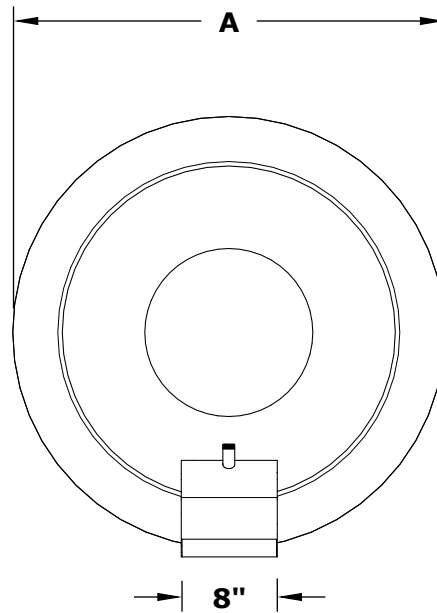

ROMA PLANTER & WATER BOWL

GFRC CONCRETE

ISOMETRIC VIEW

TOP VIEW

RIGHT SIDE VIEW

FRONT SIDE VIEW

**Smooth Flow
Water Fitting
(1 1/2" Connection)**

PART NUMBER	A	B	C	GPM
OPT-ROMPW24	24"	9"	10"	7-10
OPT-ROMPW36	36"	18"	16"	7-10

Bowl Material: GFRC Concrete