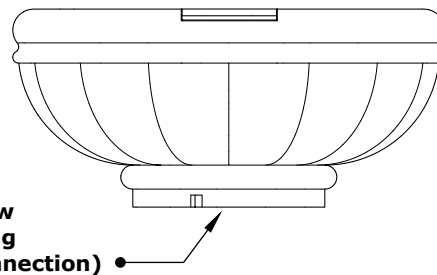

ROMA PLANTER & WATER BOWL

GFRC CONCRETE

ISOMETRIC VIEW

TOP VIEW

RIGHT SIDE VIEW

FRONT SIDE VIEW

**Smooth Flow
Water Fitting
(1 1/2" Connection)**

PART NUMBER	A	B	C	GPM
OPT-ROMPW24	24"	9"	10"	7-10
OPT-ROMPW36	36"	18"	16"	7-10

Bowl Material: GFRC Concrete