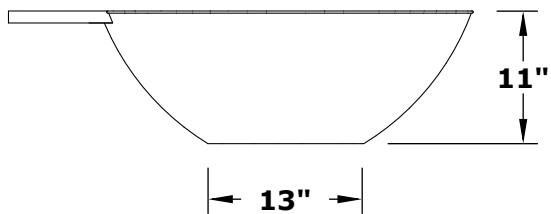

REMI WATER BOWL

OPT-31RCWO

GPM : 7-10

 **THE OUTDOOR PLUS**
USA MANUFACTURER OF FIRE & WATER FEATURES

ISOMETRIC VIEW

TOP VIEW

RIGHT SIDE VIEW

FRONT SIDE VIEW

Bowl Material: Hammered Copper