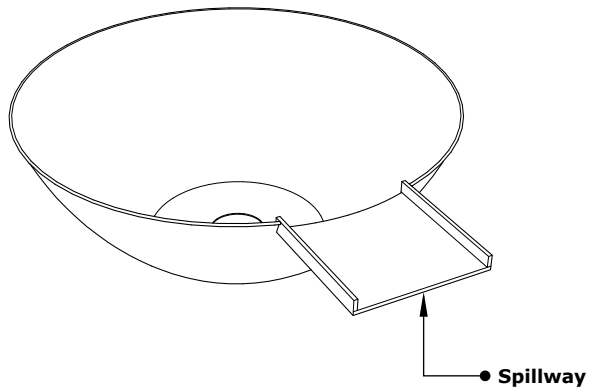

REMI WATER BOWL

OPT-31RCWO

GPM : 7-10

 **THE OUTDOOR PLUS**
USA MANUFACTURER OF FIRE & WATER FEATURES

ISOMETRIC VIEW

TOP VIEW

RIGHT SIDE VIEW

FRONT SIDE VIEW

Bowl Material: Hammered Copper