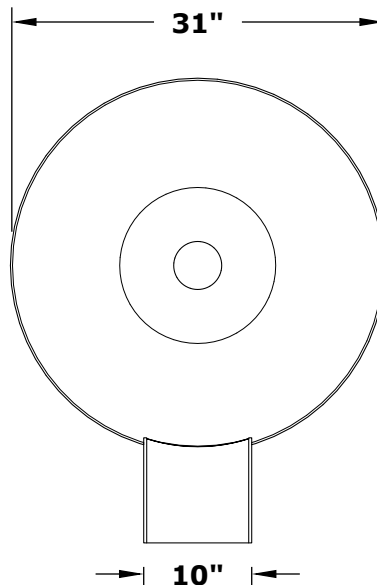

REMI WATER BOWL

OPT-31RCWO

GPM : 7-10

 **THE OUTDOOR PLUS**
USA MANUFACTURER OF FIRE & WATER FEATURES

ISOMETRIC VIEW

TOP VIEW

RIGHT SIDE VIEW

FRONT SIDE VIEW

Bowl Material: Hammered Copper